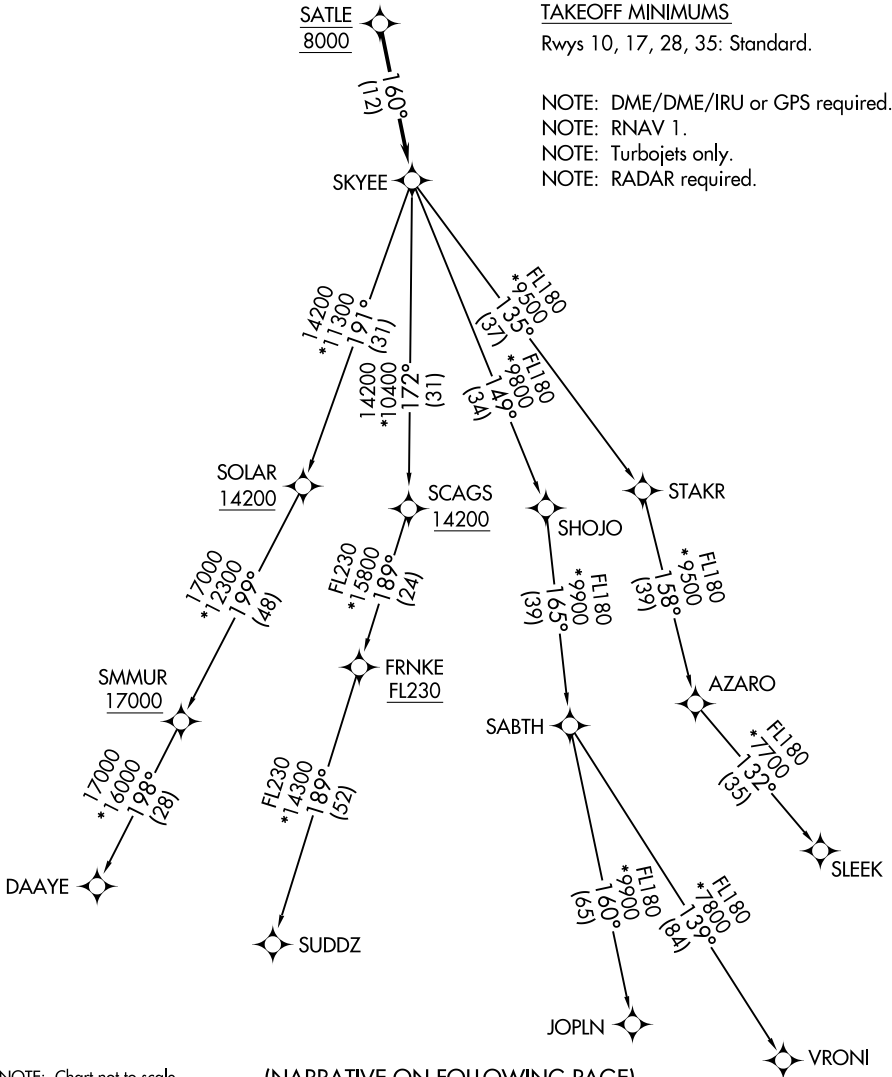

SKYEE ONE DEPARTURE (RNAV)

AL-325 (FAA)

**TOP ALTITUDE:
FL230**

CLNC DEL
126.65
DENVER DEP CON
134.85 251.125

TAKEOFF MINIMUMS

Rwys 10, 17, 28, 35: Standard.

NOTE: DME/DME/IRU or GPS required.

NOTE: RNAV 1.

NOTE: Turbojets only.

NOTE: RADAR required.

SW-1, 07 SEP 2023 to 05 OCT 2023

SW-1, 07 SEP 2023 to 05 OCT 2023

NOTE: Chart not to scale.

(NARRATIVE ON FOLLOWING PAGE)

SKYEE ONE DEPARTURE (RNAV)