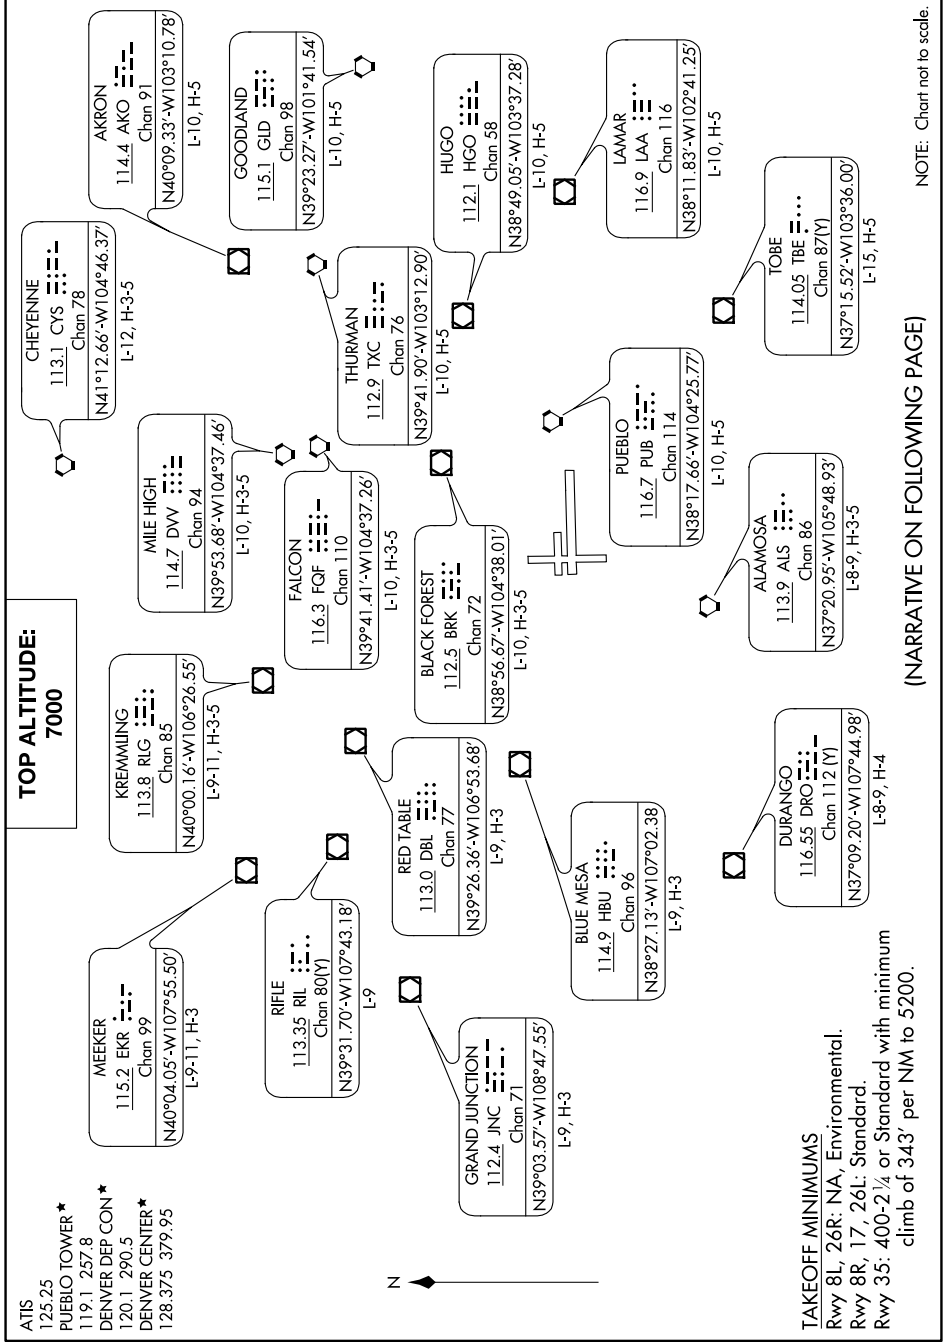

CANYON FOUR DEPARTURE

AL-334 (FAA)

PUEBLO MEML (PUB)
PUEBLO, COLORADO

SW-1, 07 SEP 2023 to 05 OCT 2020

NOTE: Chart not to scale.

(NARRATIVE ON FOLLOWING PAGE)

CANYON FOUR DEPARTURE

PUEBLO, COLORADO
PUEBLO MEML (PUB)

TAKEOFF MINIMUMS

SW-1, 07 SEP 2023 to 05 OCT 2023