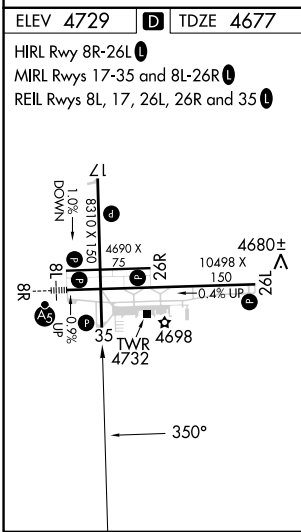

WAAS CH 42721 W35A	APP CRS 350°	Rwy Idg TDZE Apt Elev	8308 4677 4729
--	------------------------	-----------------------------	---

RNAV (GPS) RWY 35

PUEBLO MEML (PUB)

RNP APCH-GPS.		MISSED APPROACH: Climb to 5140 then climbing right turn to 7500 direct OHAGY and hold.			
---------------	--	--	--	--	--

CATEGORY	A	B	C	D
LP MDA	5020-1 343 (300-1)			
LNAV MDA	5120-1 443 (400-1)	5120-1½ 443 (400-1½)		
C CIRCLING	5340-1 611 (700-1)	5580-2½ 851 (900-2½)	5800-3 1071 (1100-3)	

SW-1, 07 SEP 2023 to 05 OCT 2023