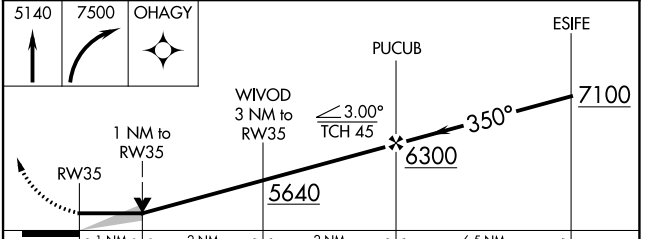

WAAS CH 42721 W35A	APP CRS 350°	Rwy Idg TDZE Apt Elev	8308 4677 4729

RNAV (GPS) RWY 35

PUEBLO MEML (PUB)

RNP APCH-GPS.		MISSED APPROACH: Climb to 5140 then climbing right turn to 7500 direct OHAGY and hold.			

ATIS 125.25	DENVER APP CON * 120.1 290.5	PUEBLO TOWER * 119.1 (CTAF) 0 257.8	GND CON 121.9	CLNC DEL 120.9	UNICOM 122.95

CATEGORY	A	B	C	D
LP MDA	5020-1 343 (300-1)			
LNAV MDA	5120-1 443 (400-1)	5120-1½ 443 (400-1½)		
C CIRCLING	5340-1 611 (700-1)	5580-2½ 851 (900-2½)	5800-3 1071 (1100-3)	

SW-1, 07 SEP 2023 to 05 OCT 2023

SW-1, 07 SEP 2023 to 05 OCT 2023