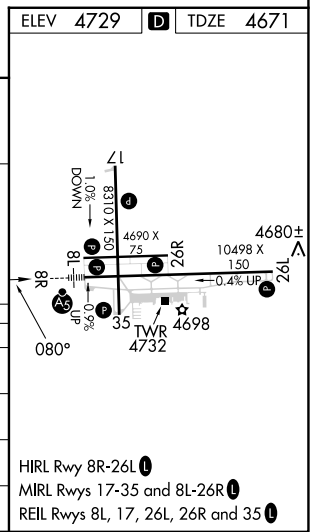

RNAV (GPS) RWY 8R

PUEBLO MEML (PUB)

RNP APCH-GPS.			MALSR	MISSED APPROACH: Climb to 7000 direct HELER and hold.		
⚠ For uncompensated Baro-VNAV systems, LNAV/VNAV NA below -22°C or above 54°C. For inop ALS, increase LNAV/VNAV visibility to 7/8 SM.						

ATIS 125.25	DENVER APP CON ★ 120.1 290.5	PUEBLO TOWER ★ 119.1 (CTAF) 0 257.8	GND CON 121.9	CLNC DEL 120.9	UNICOM 122.95
-----------------------	----------------------------------------	-----------------------------------------------	-------------------------	--------------------------	-------------------------

CATEGORY	A	B	C	D
LPV DA	4871-1/2		200 (200-1/2)	
LNAV/VNAV DA	4982-1/2		311 (300-1/2)	
LNAV MDA	5200-1/2	529 (500-1/2)	5200-1	529 (500-1)
CIRCLING	5340-1	611 (700-1)	5580-2 1/2 851 (900-2 1/2)	5800-3 1071 (1100-3)