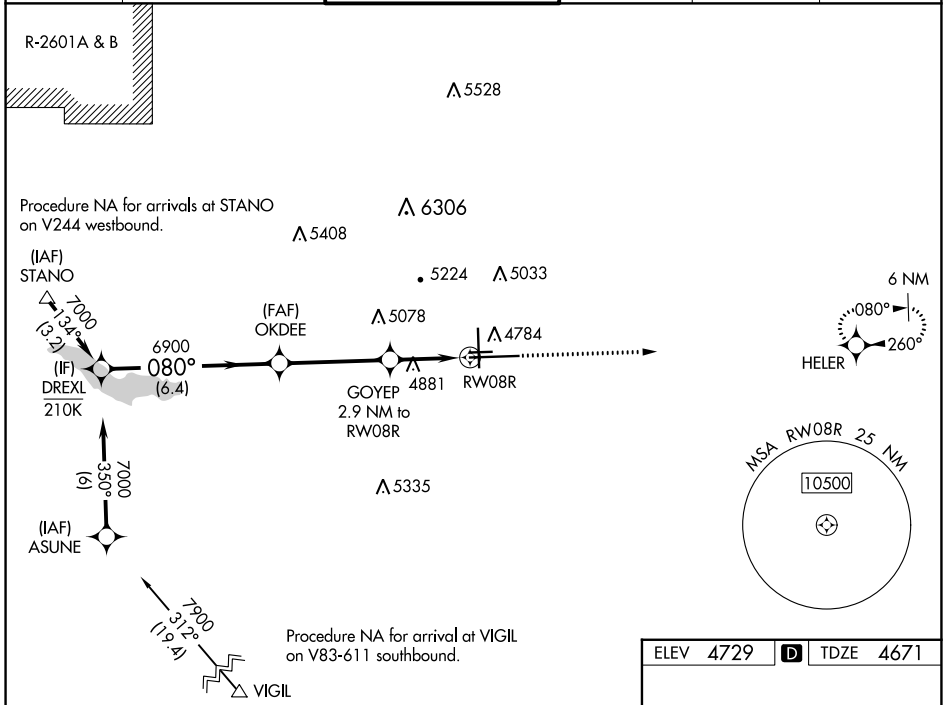

WAAS CH 70531 W08A	APP CRS 080°	Rwy Idg TDZE Apt Elev	10496 4671 4729
----------------------------------------	------------------------	-----------------------------	--------------------------------------------

RNAV (GPS) RWY 8R

PUEBLO MEML (PUB)

RNP APCH-GPS.			MALSR	MISSED APPROACH: Climb to 7000 direct HELER and hold.		
⚠ For uncompensated Baro-VNAV systems, LNAV/VNAV NA below -22°C or above 54°C. For inop ALS, increase LNAV/VNAV visibility to 7/8 SM.						

CATEGORY	A	B	C	D
LPV DA	4871-1/2		200 (200-1/2)	
LNAV/VNAV DA	4982-1/2		311 (300-1/2)	
LNAV MDA	5200-1/2	529 (500-1/2)	5200-1	529 (500-1)
CIRCLING	5340-1	611 (700-1)	5580-2 1/2 851 (900-2 1/2)	5800-3 1071 (1100-3)

SW-1, 07 SEP 2023 to 05 OCT 2023

SW-1, 07 SEP 2023 to 05 OCT 2023