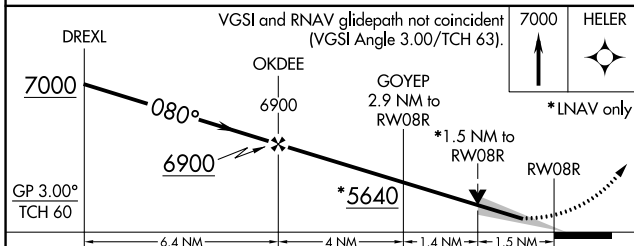

WAAS CH 70531 W08A	APP CRS 080°	Rwy Idg TDZE Apt Elev	10496 4671 4729

RNAV (GPS) RWY 8R

PUEBLO MEML (PUB)

RNP APCH-GPS.			MALSR	MISSED APPROACH: Climb to 7000 direct HELER and hold.		
⚠ For uncompensated Baro-VNAV systems, LNAV/VNAV NA below -22°C or above 54°C. For inop ALS, increase LNAV/VNAV visibility to 7/8 SM.						

ATIS 125.25	DENVER APP CON ★ 120.1 290.5	PUEBLO TOWER ★ 119.1 (CTAF) 0 257.8	GND CON 121.9	CLNC DEL 120.9	UNICOM 122.95

CATEGORY	A	B	C	D
LPV DA	4871-1/2		200 (200-1/2)	
LNAV/VNAV DA	4982-1/2		311 (300-1/2)	
LNAV MDA	5200-1/2	529 (500-1/2)	5200-1	529 (500-1)
CIRCLING	5340-1	611 (700-1)	5580-2 1/2 851 (900-2 1/2)	5800-3 1071 (1100-3)