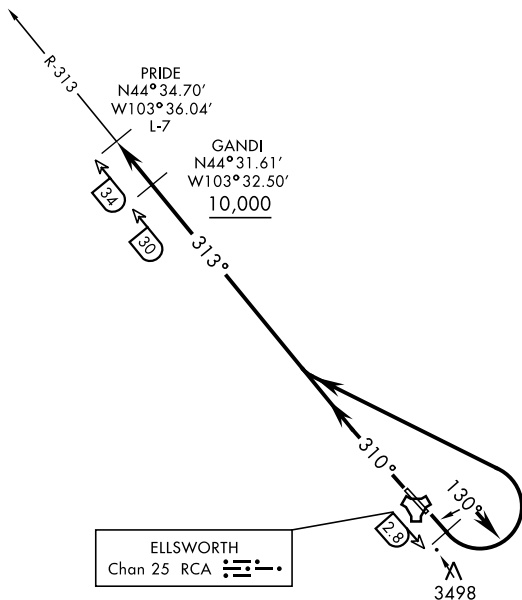

ELLSWORTH-THREE DEPARTURE (RCA3•RCA)

ELLSWORTH AFB (KRCA)

RAPID CITY, SOUTH DAKOTA

ATIS ★ 120.625 269.9
 GND CON
 121.8 275.8
 ELLSWORTH TOWER ★
 126.05 253.5
 ELLSWORTH DEP CON
 119.5 289.4
 DENVER CENTER
 127.95 338.2
 ELLSWORTH APP CON
 119.5 259.1

SHL-343 [USAF]

Rwy	Knots	60	120	180	240	300	360
13	V/V(fpm)	221	442	663	884	1105	1326
31	V/V(fpm)	236	472	708	944	1180	1416

ATC Climb Rate to 10,000

CAUTION:
 Traffic transiting
 IR-492 between
 10,000 and 16,000.

NC-1, 07 SEP 2023 to 05 OCT 2023

NC-1, 07 SEP 2023 to 05 OCT 2023

DEPARTURE ROUTE DESCRIPTION

TAKE-OFF RWY 13: Track 130° until RCA TACAN 2.8 DME. Turn left to intercept RCA R-313 outbound to PRIDE. Cross GANDI at or above 10,000.

TAKE-OFF RWY 31: Track 310° to intercept RCA TACAN R-313 outbound to PRIDE. Cross GANDI at or above 10,000.

ELLSWORTH-THREE DEPARTURE (RCA3•RCA)

RAPID CITY, SOUTH DAKOTA

ELLSWORTH AFB (KRCA)