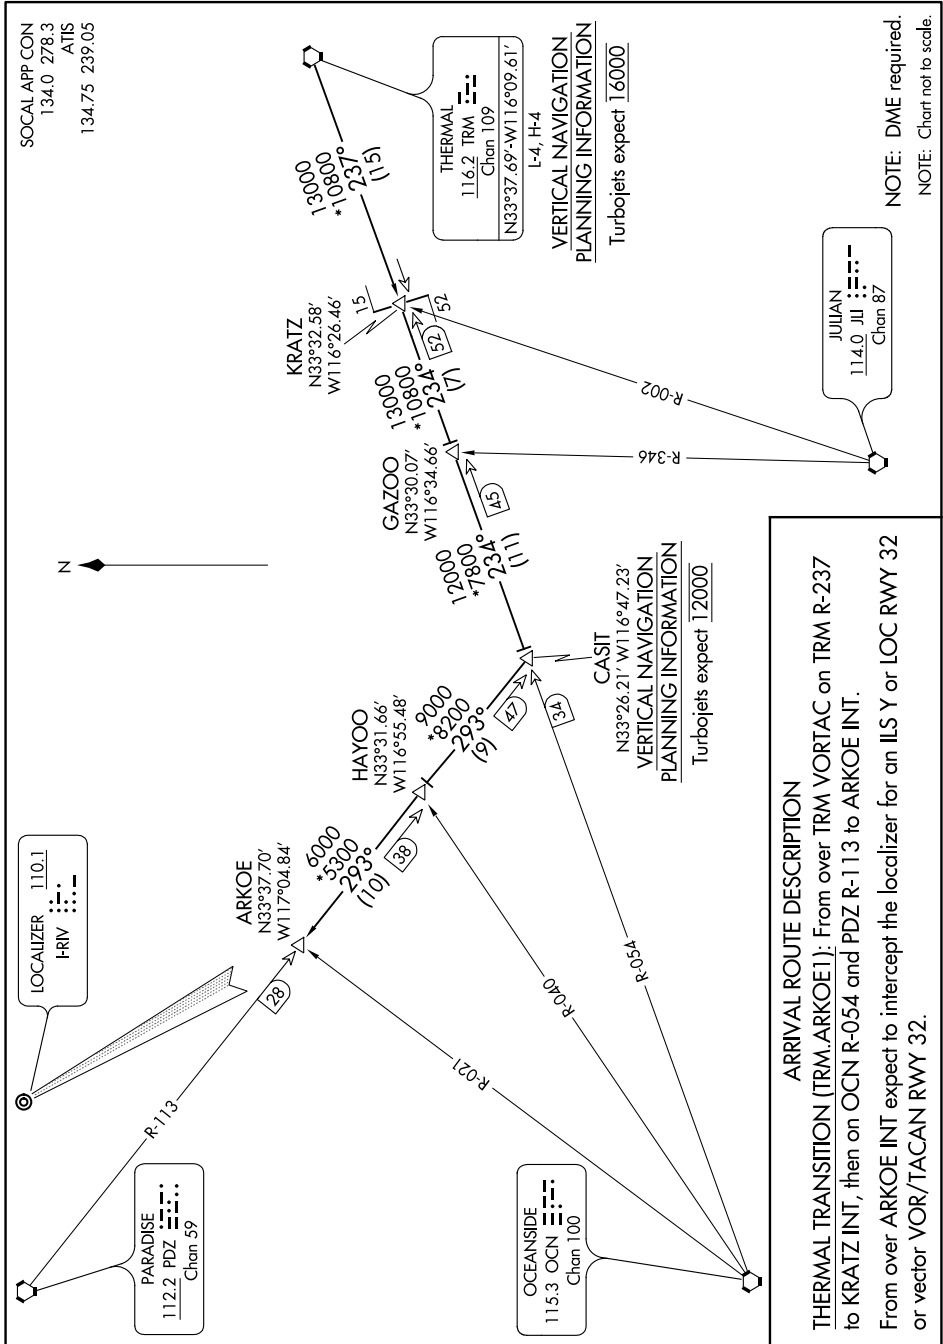

ARKOE ONE ARRIVAL

AL-348 (FAA)

MARCH ARB (KRIV)
RIVERSIDE, CALIFORNIA

SW-3, 07 SEP 2023 to 05 OCT 2023

ARKOE ONE ARRIVAL

RIVERSIDE, CALIFORNIA
MARCH ARB (KRIV)

SW-3, 07 SEP 2023 to 05 OCT 2023