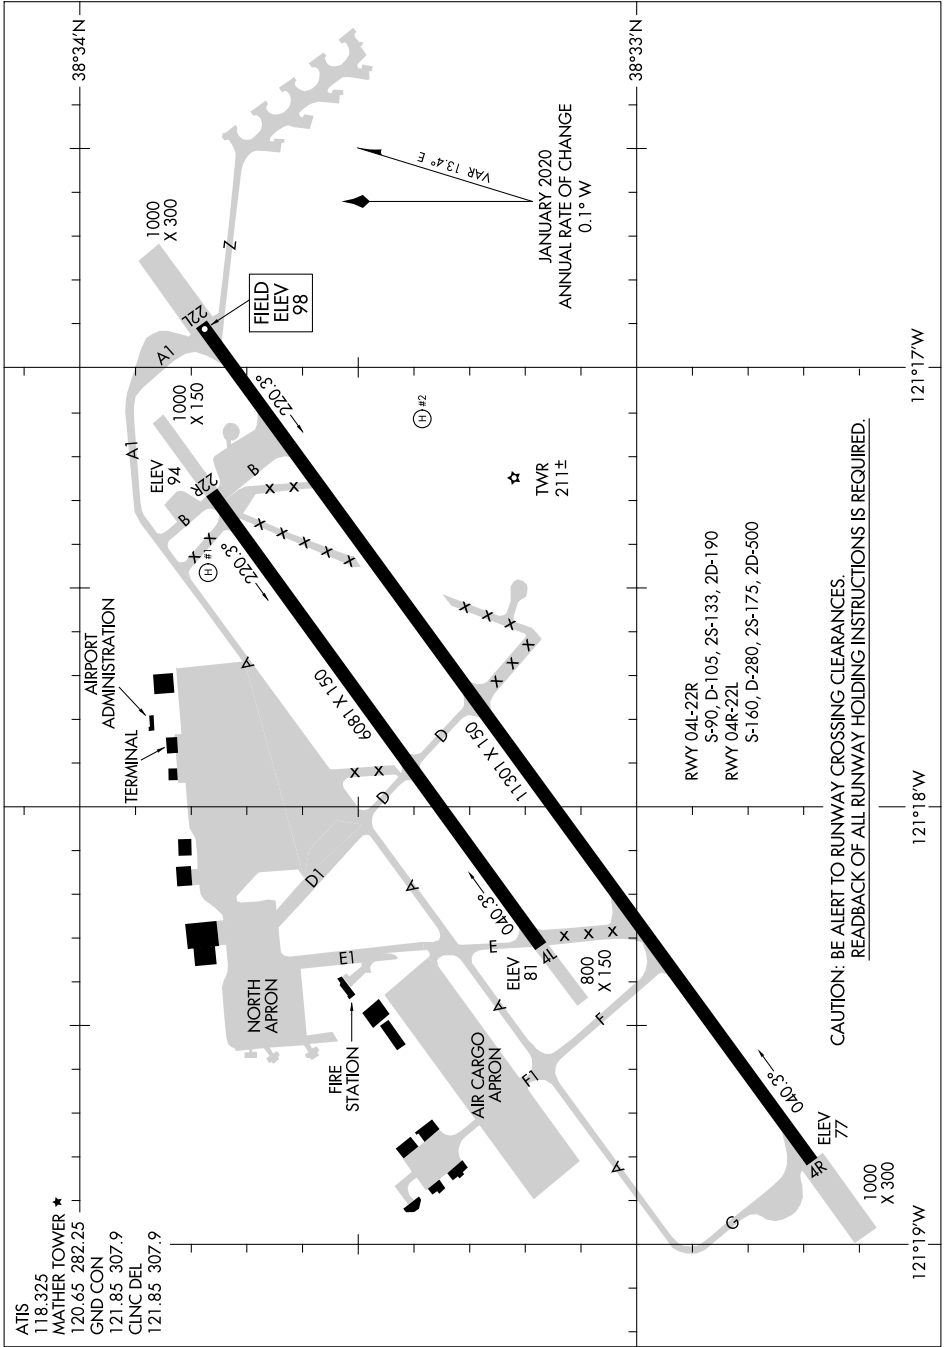

# AIRPORT DIAGRAM

AL-356 (FAA)

SACRAMENTO MATHER (MHR)  
SACRAMENTO, CALIFORNIA

SW-2, 07 SEP 2023 to 05 OCT 2023

ATIS 118.325  
 MATHER TOWER ★ 120.65 282.25  
 GND CON 121.85 307.9  
 CLNC DEL 121.85 307.9

RWY 04L-22R  
 S-90, D-105, 2S-133, 2D-190  
 RWY 04R-22L  
 S-160, D-280, 2S-175, 2D-500

CAUTION: BE ALERT TO RUNWAY CROSSING CLEARANCES.  
 READBACK OF ALL RUNWAY HOLDING INSTRUCTIONS IS REQUIRED.

# AIRPORT DIAGRAM

SACRAMENTO, CALIFORNIA  
SACRAMENTO MATHER (MHR)

SW-2, 07 SEP 2023 to 05 OCT 2023