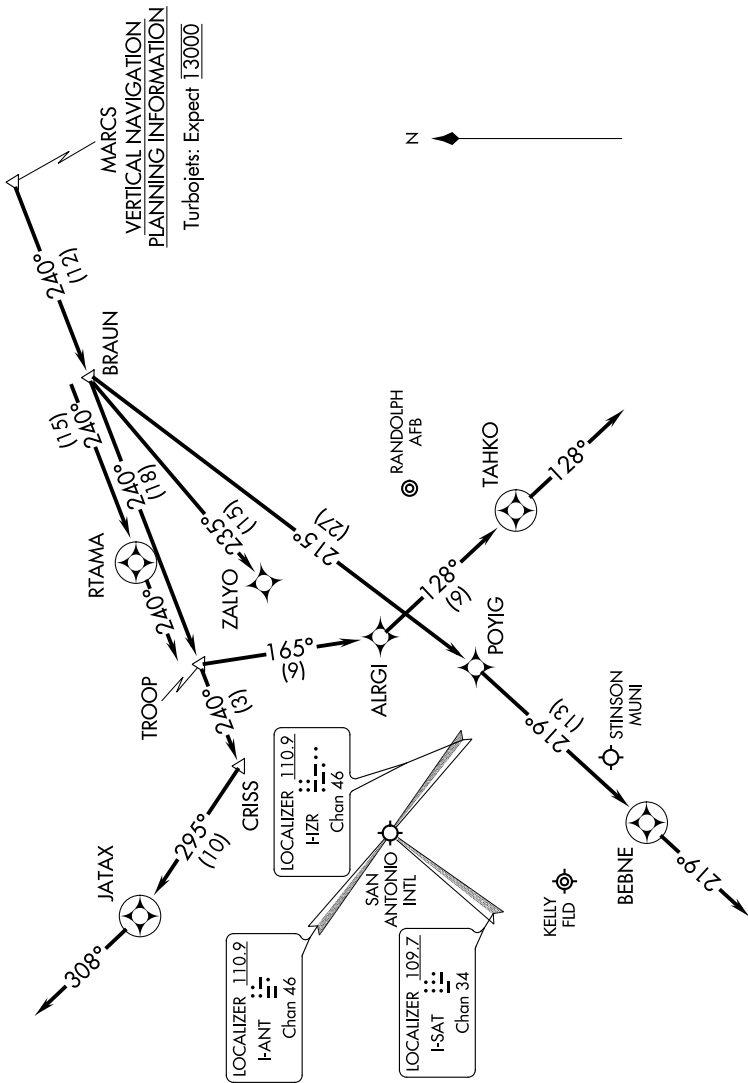

# BRAUN THREE ARRIVAL (RNAV) Arrival Routes

SAN ANTONIO, TEXAS

SC-3, 07 SEP 2023 to 05 OCT 2023

SAN ANTONIO APP CON  
 127.1 269.1  
 KRND ATIS\*  
 290.525  
 SAT D-ATIS  
 118.9  
 KSKF ATIS  
 120.45 273.5  
 SSF ATIS  
 128.8

NOTE: RADAR required.  
 NOTE: RNAV 1.  
 NOTE: DME/DME/IRU or GPS required.  
 NOTE: WAILN Transition for Houston Terminal Area Departures only.

NOTE: Chart not to scale

(NARRATIVE ON FOLLOWING PAGE)

SC-3, 07 SEP 2023 to 05 OCT 2023

# BRAUN THREE ARRIVAL (RNAV) Arrival Routes

SAN ANTONIO, TEXAS