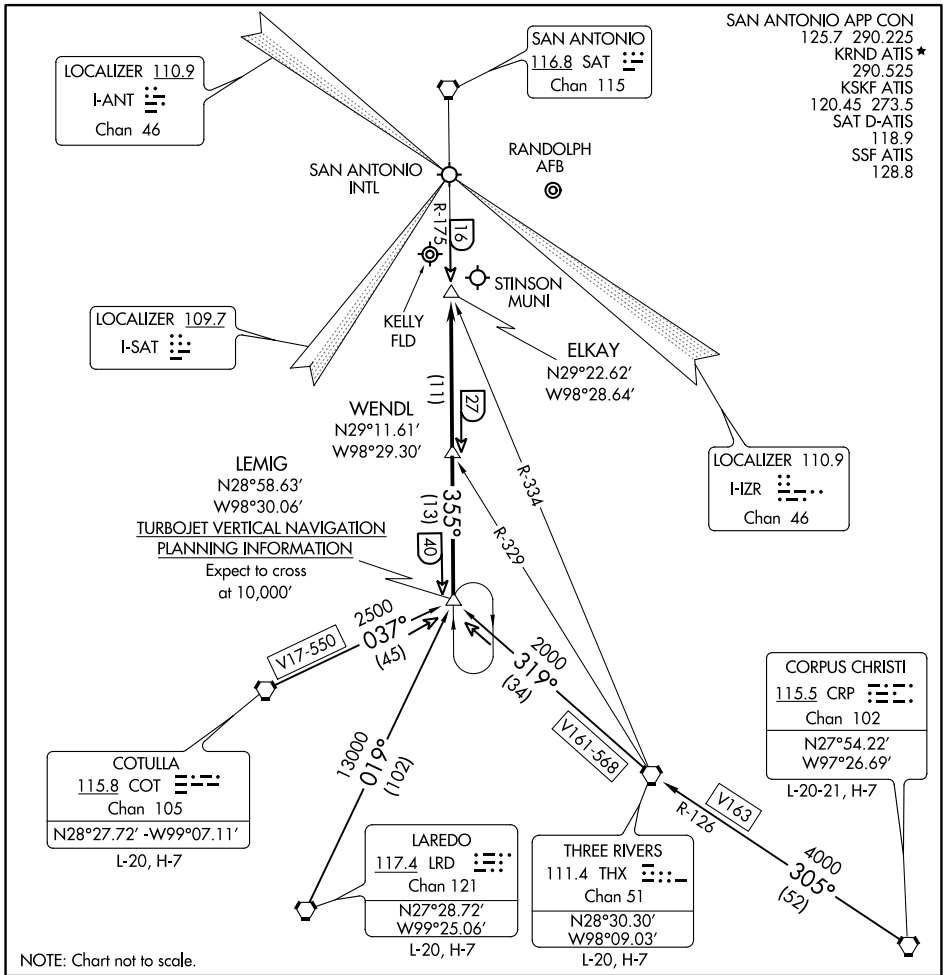

LEMIG ONE ARRIVAL

SAN ANTONIO, TEXAS

SC-3, 07 SEP 2023 to 05 OCT 2023

SC-3, 07 SEP 2023 to 05 OCT 2023

ARRIVAL ROUTE DESCRIPTION

CORPUS CHRISTI TRANSITION (CRP.LEMIG1): From over CRP VORTAC via CRP R-305 and THX R-126 to THX VORTAC, then via THX R-319 to LEMIG INT.

Thence . . .

COTULLA TRANSITION (COT.LEMIG1): From over COT VORTAC via COT R-037 to LEMIG INT. Thence . . .

LAREDO TRANSITION (LRD.LEMIG1): From over LRD VORTAC via LRD R-019 to LEMIG INT. Thence . . .

THREE RIVERS TRANSITION (THX.LEMIG1): From over THX VORTAC via THX R-319 to LEMIG INT. Thence . . .

. . . **ALL AIRPORTS:** From over LEMIG INT via SAT R-175 to ELKAY INT. Expect radar vectors to final approach course.

LEMIG ONE ARRIVAL

SAN ANTONIO, TEXAS