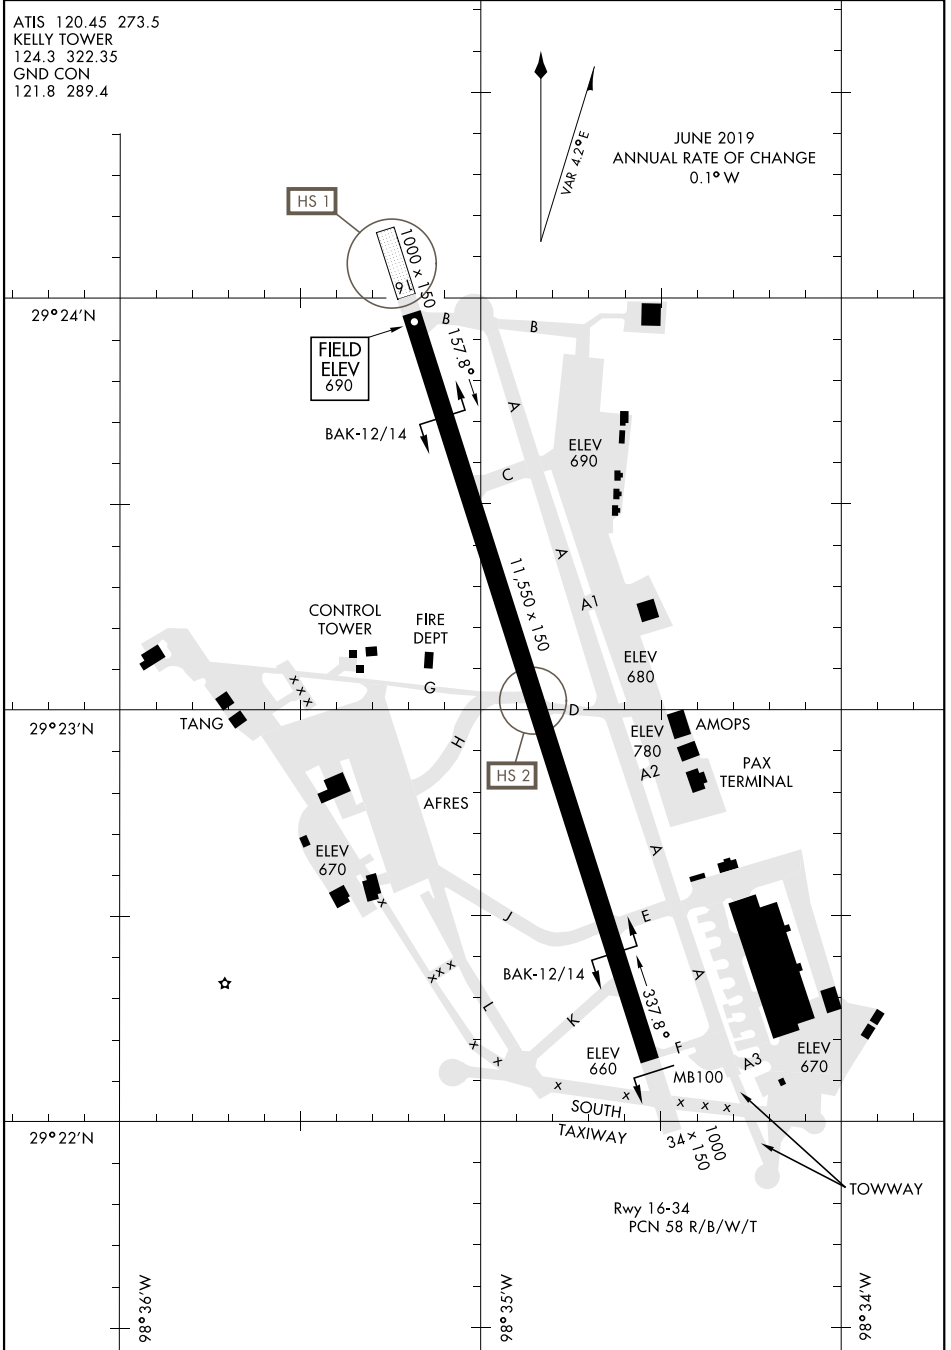

19171

AIRPORT DIAGRAM

AFD-371 [USAF]

KELLY FLD (KSKF)

SAN ANTONIO, TEXAS

ATIS 120.45 273.5
 KELLY TOWER
 124.3 322.35
 GND CON
 121.8 289.4

JUNE 2019
 ANNUAL RATE OF CHANGE
 0.1° W

SC-3, 07 SEP 2023 to 05 OCT 2023

SC-3, 07 SEP 2023 to 05 OCT 2023

AIRPORT DIAGRAM

SAN ANTONIO, TEXAS

KELLY FLD (KSKF)