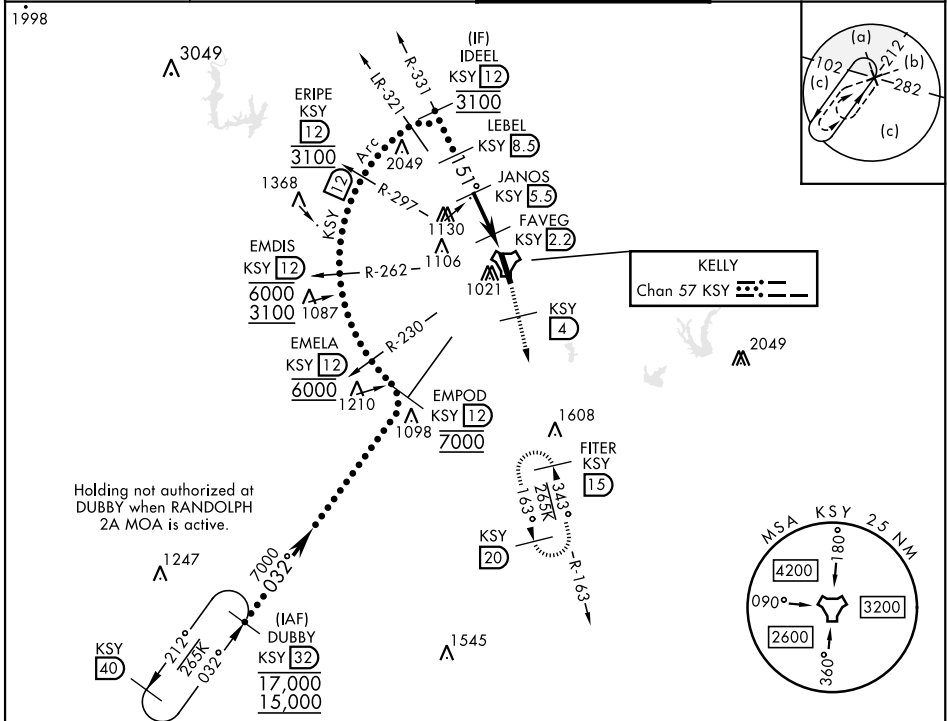

HI-TACAN Z RWY 16

TACAN KSY Chan 57	APCH CRS 151°	Rwy ldg 11,550 TDZE 690 Arpt Elev 690
-----------------------------	-------------------------	--

AL-371 [USAF]

KELLY FLD (KSKF)

▼ * When ALS inop, increase RVR to 60 and vis to 1½ miles.
** Circling not authorized E of Rwy 16-34.

MISSED APPROACH: Climb to 2500 via KSY TACAN R-163 until 4 DME, then continue climb to 3000 to FITER/15 DME and hold.

ATIS 120.45 273.5	SAN ANTONIO APP CON 118.05 353.5	TOWER 124.3 322.35	GND CON 121.8 289.4
-----------------------------	--	------------------------------	-------------------------------

EMERG SAFE ALT 100 NM 4200

CATEGORY	C	D	E
S-16*	1100/40	410	(500-34)
CIRCLING**	1340-134 650 (700-134)	1400-214 710 (800-214)	1900-3 1210 (1300-3)

HI-TACAN Z RWY 16

SC-3, 07 SEP 2023 to 05 OCT 2023

SC-3, 07 SEP 2023 to 05 OCT 2023