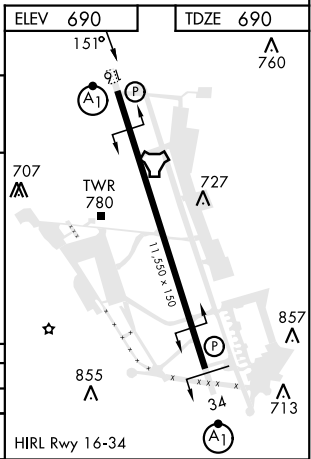

HI-TACAN Z RWY 16

TACAN KSY Chan 57	APCH CRS 151°	Rwy ldg 11,550 TDZE 690 Arpt Elev 690
-----------------------------	-------------------------	--

AL-371 [USAF]

KELLY FLD (KSKF)

▼ * When ALS inop, increase RVR to 60 and vis to 1½ miles.
** Circling not authorized E of Rwy 16-34.

MISSED APPROACH: Climb to 2500 via KSY TACAN R-163 until 4 DME, then continue climb to 3000 to FITER/15 DME and hold.

ATIS 120.45 273.5	SAN ANTONIO APP CON 118.05 353.5	TOWER 124.3 322.35	GND CON 121.8 289.4
-----------------------------	--	------------------------------	-------------------------------

EMERG SAFE ALT 100 NM 4200

CATEGORY	C	D	E
S-16*	1100/40	410	(500-34)
CIRCLING**	1340-134 650 (700-134)	1400-214 710 (800-214)	1900-3 1210 (1300-3)

HI-TACAN Z RWY 16

SC-3, 07 SEP 2023 to 05 OCT 2023

SC-3, 07 SEP 2023 to 05 OCT 2023