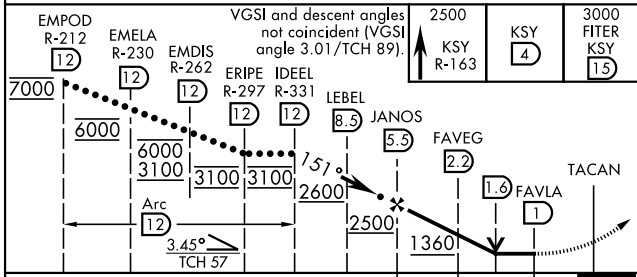

HI-TACAN Z RWY 16

TACAN KSY Chan 57	APCH CRS 151°	Rwy ldg 11,550 TDZE 690 Arpt Elev 690
-----------------------------	-------------------------	--

AL-371 [USAF]

KELLY FLD (KSKF)

▼ * When ALS inop, increase RVR to 60 and vis to 1½ miles.
** Circling not authorized E of Rwy 16-34.

MISSED APPROACH: Climb to 2500 via KSY TACAN R-163 until 4 DME, then continue climb to 3000 to FITER/15 DME and hold.

ATIS 120.45 273.5	SAN ANTONIO APP CON 118.05 353.5	TOWER 124.3 322.35	GND CON 121.8 289.4
-----------------------------	--	------------------------------	-------------------------------

EMERG SAFE ALT 100 NM 4200

CATEGORY	C	D	E
S-16*	1100/40	410	(500-34)
CIRCLING**	1340-134 650 (700-134)	1400-214 710 (800-214)	1900-3 1210 (1300-3)

HI-TACAN Z RWY 16

SC-3, 07 SEP 2023 to 05 OCT 2023

SC-3, 07 SEP 2023 to 05 OCT 2023