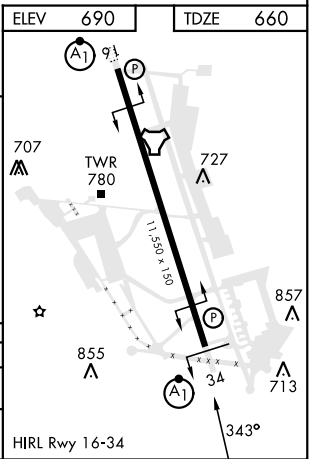

TACAN Y RWY 34

TACAN KSY Chan 57	APCH CRS 343°	Rwy Idg 11,550 TDZE 660 Arpt Elev 690
----------------------	------------------	---

AL-371 [USAF]

KELLY FLD (KSKF)

▽ * When ALS inop, increase CAT AB RVR to 55 vis to 1 mile, CAT CDE vis to 1 ¼ miles.
 ** Circling not authorized E of Rwy 16-34.

MISSED APPROACH: Climb to 2500 via KSY TACAN R-331 until 9 DME, cross 9 DME at 2500, then continue climb to 3100 to IDEEL/12 DME. Expect ATC instructions.

ATIS 120.45 273.5	SAN ANTONIO APP CON 118.05 353.5	TOWER 124.3 322.35	GND CON 121.8 289.4
-----------------------------	--	------------------------------	-------------------------------

ELEV 690	TDZE 660
----------	----------

CATEGORY	A	B	C	D	E
S-34 *	1100/24	440 (500-½)	1100/40	440	(500-¾)
CIRCLING **	1200-1 510 (600-1)	1280-1 590 (600-1)	1340-1 ¼ 650 (700-1¾)	1400-2 ¼ 710 (800-2¼)	1900-3 1210 (1300-3)

TACAN Y RWY 34

SC-3, 07 SEP 2023 to 05 OCT 2023

SC-3, 07 SEP 2023 to 05 OCT 2023