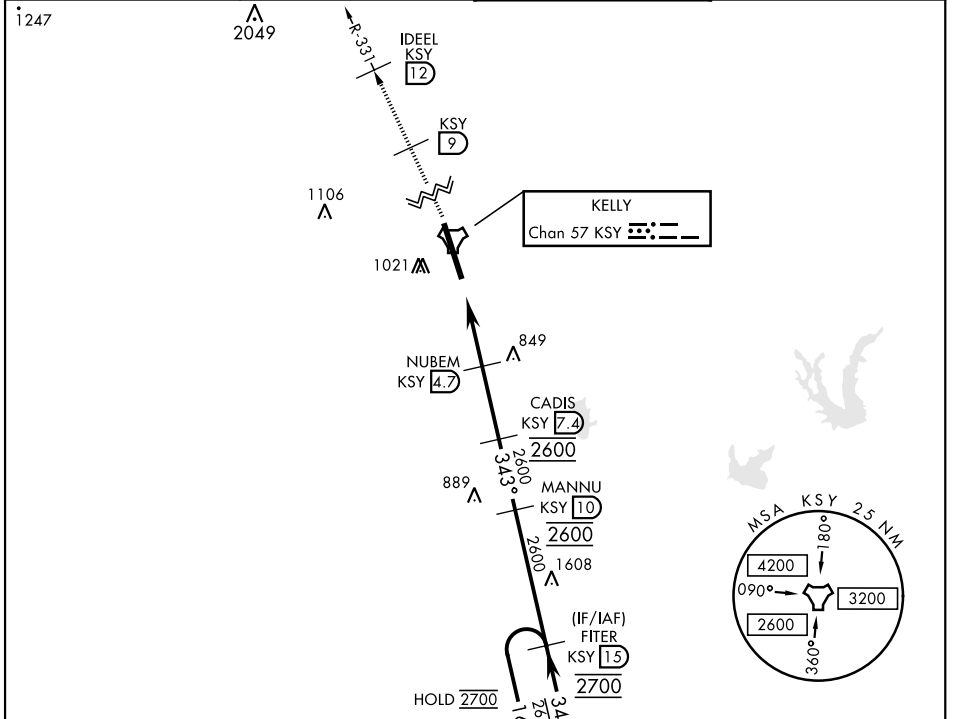

TACAN Y RWY 34

TACAN KSY Chan 57	APCH CRS 343°	Rwy Idg 11,550 TDZE 660 Arpt Elev 690
----------------------	------------------	---

AL-371 [USAF]

KELLY FLD (KSKF)

▽ * When ALS inop, increase CAT AB RVR to 55 vis to 1 mile, CAT CDE vis to 1 ¼ miles.
 ** Circling not authorized E of Rwy 16-34.

MISSED APPROACH: Climb to 2500 via KSY TACAN R-331 until 9 DME, cross 9 DME at 2500, then continue climb to 3100 to IDEEL/12 DME. Expect ATC instructions.

ATIS 120.45 273.5	SAN ANTONIO APP CON 118.05 353.5	TOWER 124.3 322.35	GND CON 121.8 289.4
-----------------------------	--	------------------------------	-------------------------------

ELEV 690	TDZE 660
----------	----------

CATEGORY	A	B	C	D	E
S-34 *	1100/24	440 (500-½)	1100/40	440	(500-¾)
CIRCLING **	1200-1 510 (600-1)	1280-1 590 (600-1)	1340-1 ¼ 650 (700-1¾)	1400-2 ¼ 710 (800-2¼)	1900-3 1210 (1300-3)

TACAN Y RWY 34

SC-3, 07 SEP 2023 to 05 OCT 2023

SC-3, 07 SEP 2023 to 05 OCT 2023