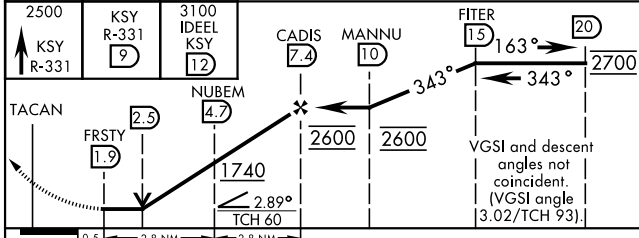

TACAN Y RWY 34

TACAN KSY Chan 57	APCH CRS 343°	Rwy Idg 11,550 TDZE 660 Arpt Elev 690
----------------------	------------------	---

AL-371 [USAF]

KELLY FLD (KSKF)

▽ * When ALS inop, increase CAT AB RVR to 55 vis to 1 mile, CAT CDE vis to 1 ¼ miles.
 ** Circling not authorized E of Rwy 16-34.

MISSED APPROACH: Climb to 2500 via KSY TACAN R-331 until 9 DME, cross 9 DME at 2500, then continue climb to 3100 to IDEEL/12 DME. Expect ATC instructions.

ATIS 120.45 273.5	SAN ANTONIO APP CON 118.05 353.5	TOWER 124.3 322.35	GND CON 121.8 289.4
-----------------------------	--	------------------------------	-------------------------------

ELEV 690	TDZE 660
----------	----------

CATEGORY	A	B	C	D	E
S-34 *	1100/24	440 (500-½)	1100/40	440	(500-¾)
CIRCLING **	1200-1 510 (600-1)	1280-1 590 (600-1)	1340-1 ¼ 650 (700-1¾)	1400-2 ¼ 710 (800-2¼)	1900-3 1210 (1300-3)