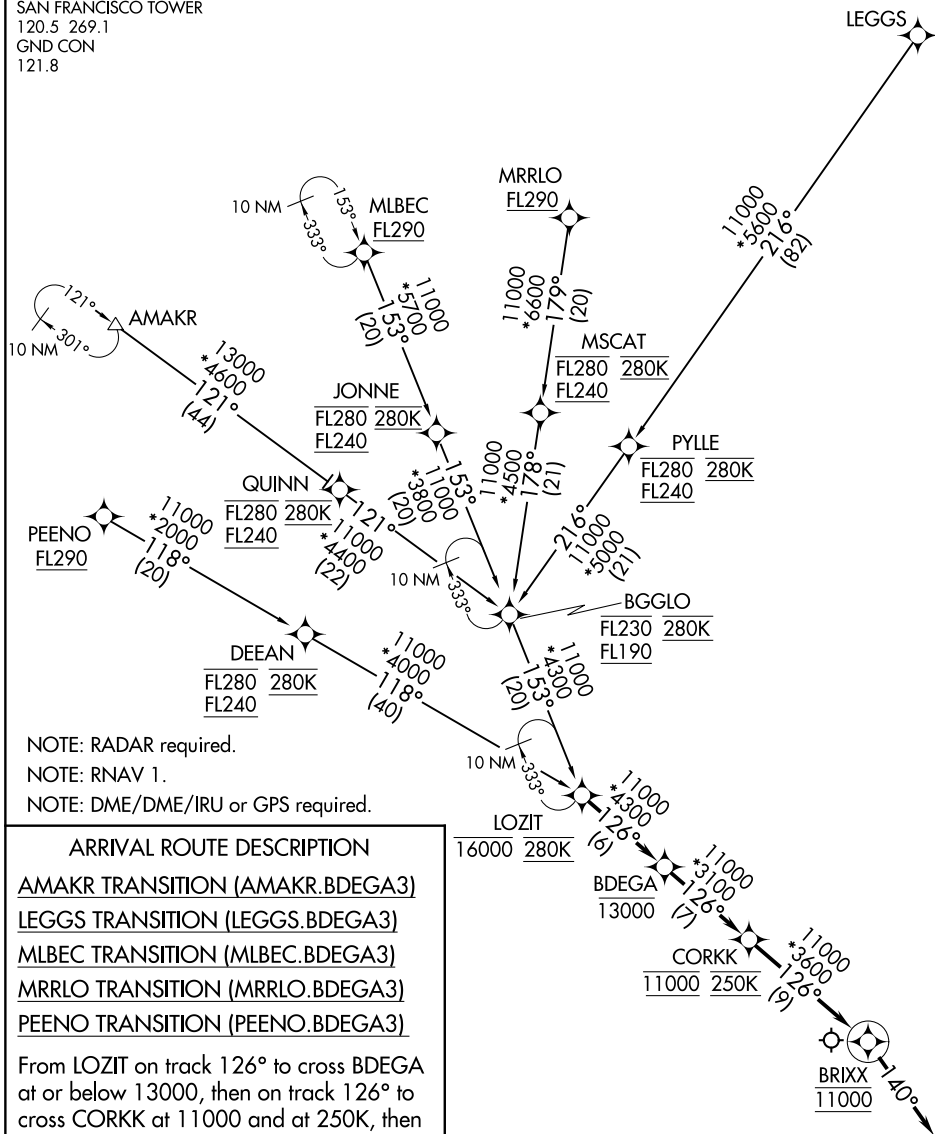

BDEGA THREE ARRIVAL (RNAV)

AL-375 (FAA)

OAKLAND CENTER
125.85 323.0
NORCAL APP CON
133.95 317.6
D-ATIS
113.7 115.8 118.85
SAN FRANCISCO TOWER
120.5 269.1
GND CON
121.8

NOTE: RADAR required.
NOTE: RNAV 1.
NOTE: DME/DME/IRU or GPS required.

ARRIVAL ROUTE DESCRIPTION

AMAKR TRANSITION (AMAKR.BDEGA3)

LEGGs TRANSITION (LEGGs.BDEGA3)

MLBEC TRANSITION (MLBEC.BDEGA3)

MRRLO TRANSITION (MRRLO.BDEGA3)

PEENO TRANSITION (PEENO.BDEGA3)

From LOZIT on track 126° to cross BDEGA at or below 13000, then on track 126° to cross CORKK at 11000 and at 250K, then on track 126° to BRIXX, then on track 140° course.

NOTE: Chart not to scale.

BDEGA THREE ARRIVAL (RNAV)

SW-2, 07 SEP 2023 to 05 OCT 2023

SW-2, 07 SEP 2023 to 05 OCT 2023