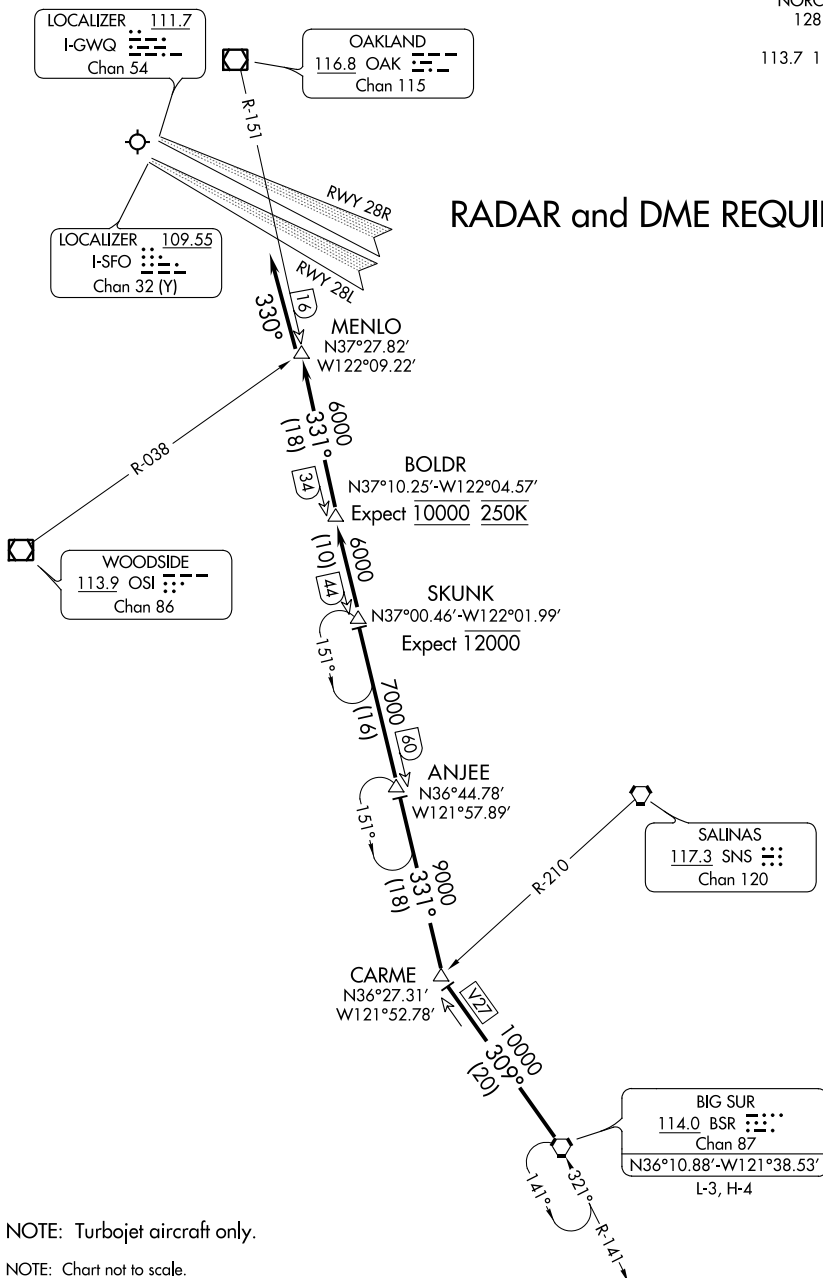

(BSR.BSR3) 17173

# BIG SUR THREE ARRIVAL

AL-375 (FAA)

SAN FRANCISCO INTL (SFO)  
SAN FRANCISCO, CALIFORNIA

OAKLAND CENTER  
125.45 307.3  
NORCAL APP CON  
128.575 254.25  
D-ATIS  
113.7 115.8 118.85

## RADAR and DME REQUIRED

NOTE: Turbopjet aircraft only.

NOTE: Chart not to scale.

# BIG SUR THREE ARRIVAL

(BSR.BSR3) 15SEP16

SAN FRANCISCO, CALIFORNIA  
SAN FRANCISCO INTL (SFO)

SW-2, 07 SEP 2023 to 05 OCT 2023

SW-2, 07 SEP 2023 to 05 OCT 2023