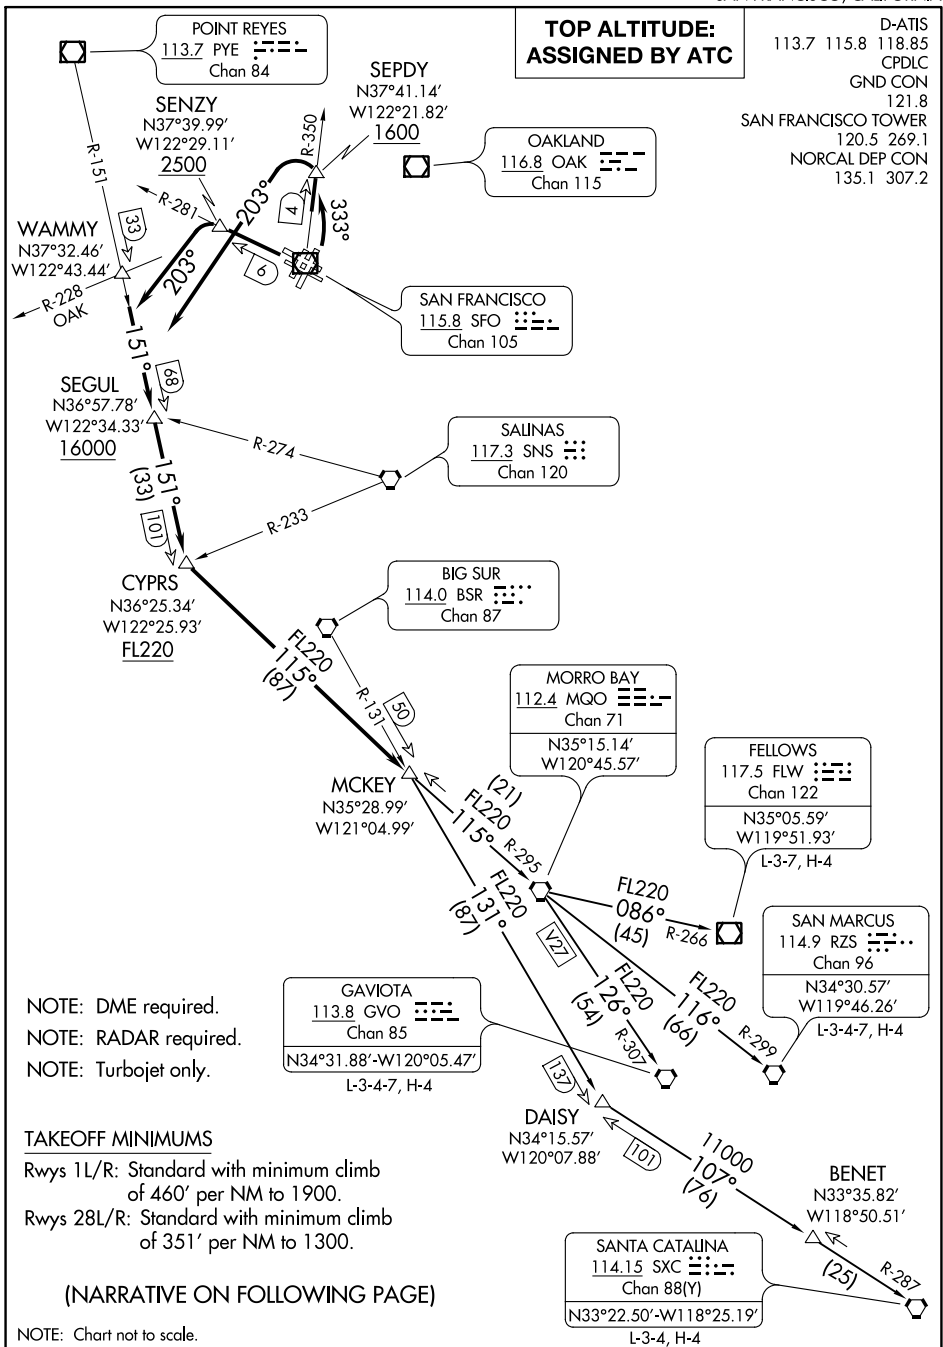

(OFFSH2.MCKEY) 22195  
**OFFSHORE TWO DEPARTURE**

AL-375 (FAA)

SAN FRANCISCO INTL (SFO)  
 SAN FRANCISCO, CALIFORNIA

SW-2, 07 SEP 2023 to 05 OCT 2023

SW-2, 07 SEP 2023 to 05 OCT 2023

**OFFSHORE TWO DEPARTURE**  
 (OFFSH2.MCKEY) 25APR19