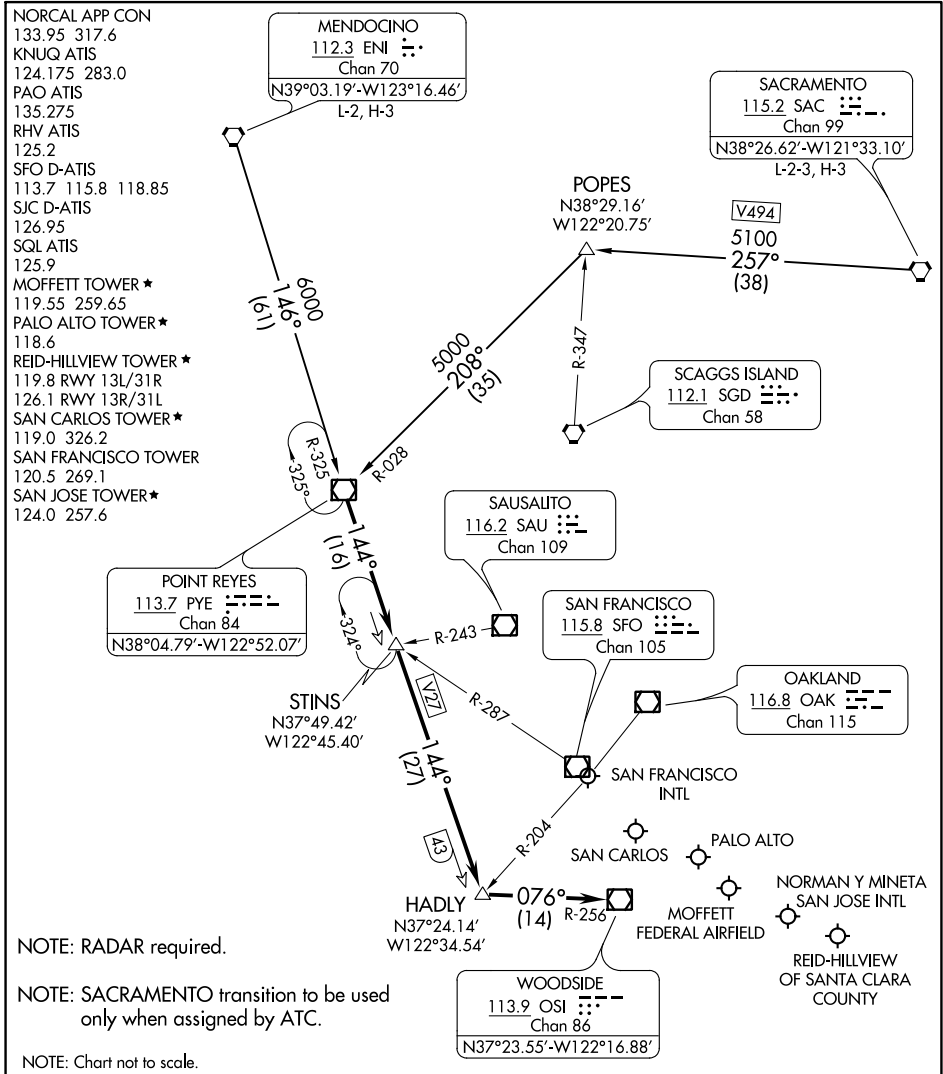

(PYE.PYE3) 21224

POINT REYES THREE ARRIVAL

AL-375 (FAA)

SAN FRANCISCO, CALIFORNIA

SW-2, 07 SEP 2023 to 05 OCT 2023

SW-2, 07 SEP 2023 to 05 OCT 2023

ARRIVAL ROUTE DESCRIPTION

MENDOCINO TRANSITION (ENI.PYE3): From over ENI VORTAC on ENI R-146 and PYE R-325 to PYE VOR/DME. Thence. . .

SACRAMENTO TRANSITION (SAC.PYE3): From over SAC VORTAC on SAC R-257 and PYE R-028 to PYE VOR/DME. Thence. . .

. . . From over PYE VOR/DME on PYE R-144 to HADLY, then on OSI R-256 to OSI VOR/DME. Expect RADAR vectors to final approach course.

POINT REYES THREE ARRIVAL

(PYE.PYE3) 22JUN17

SAN FRANCISCO, CALIFORNIA