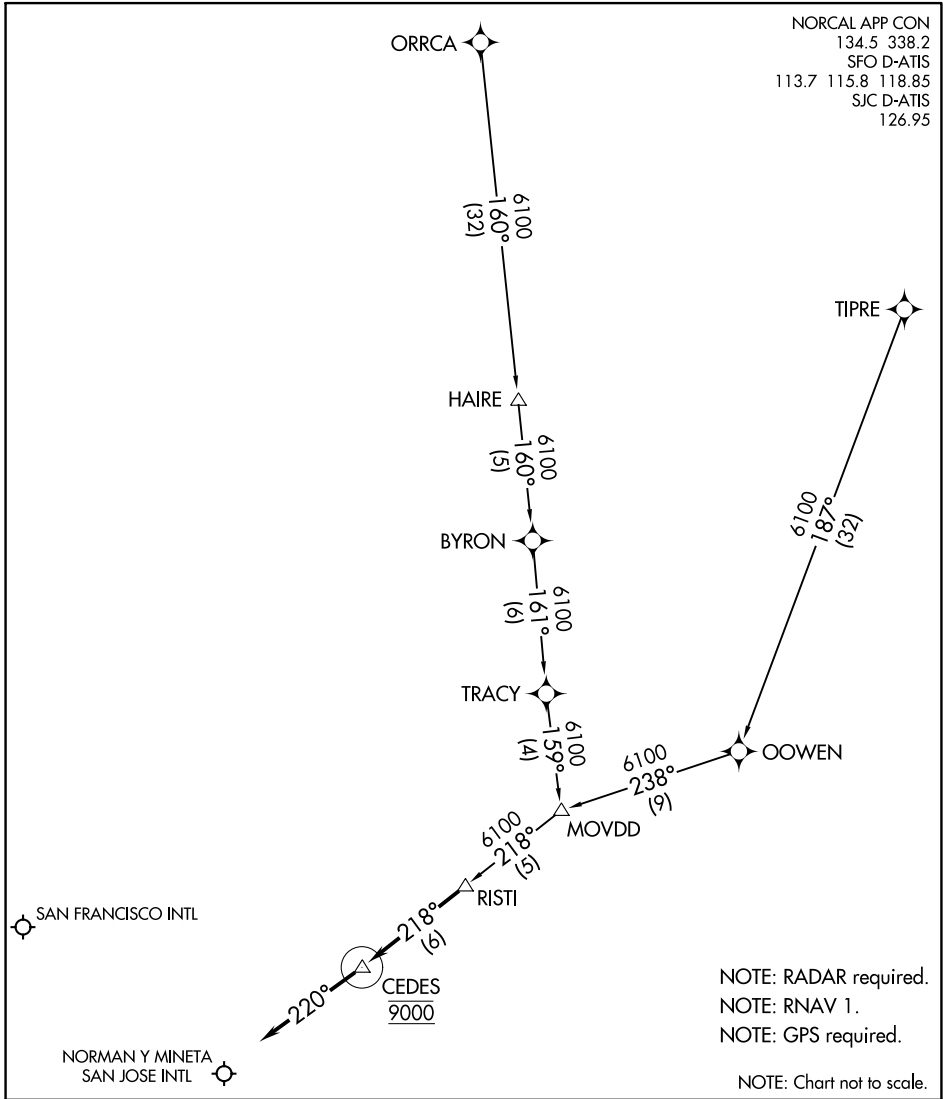

# RISTI ONE ARRIVAL (RNAV)

AL-375 (FAA)

SAN FRANCISCO, CALIFORNIA

NORCAL APP CON  
 134.5 338.2  
 SFO D-ATIS  
 113.7 115.8 118.85  
 SJC D-ATIS  
 126.95

SW-2, 07 SEP 2023 to 05 OCT 2023

SW-2, 07 SEP 2023 to 05 OCT 2023

## ARRIVAL ROUTE DESCRIPTION

ORRCA TRANSITION (ORRCA.RISTI1)

TIPRE TRANSITION (TIPRE.RISTI1)

LANDING KSFO/KSJC: From RISTI on track 218° to cross CEDES at 9000, then on heading 220° or as assigned by ATC. Expect RADAR vectors to final approach course.