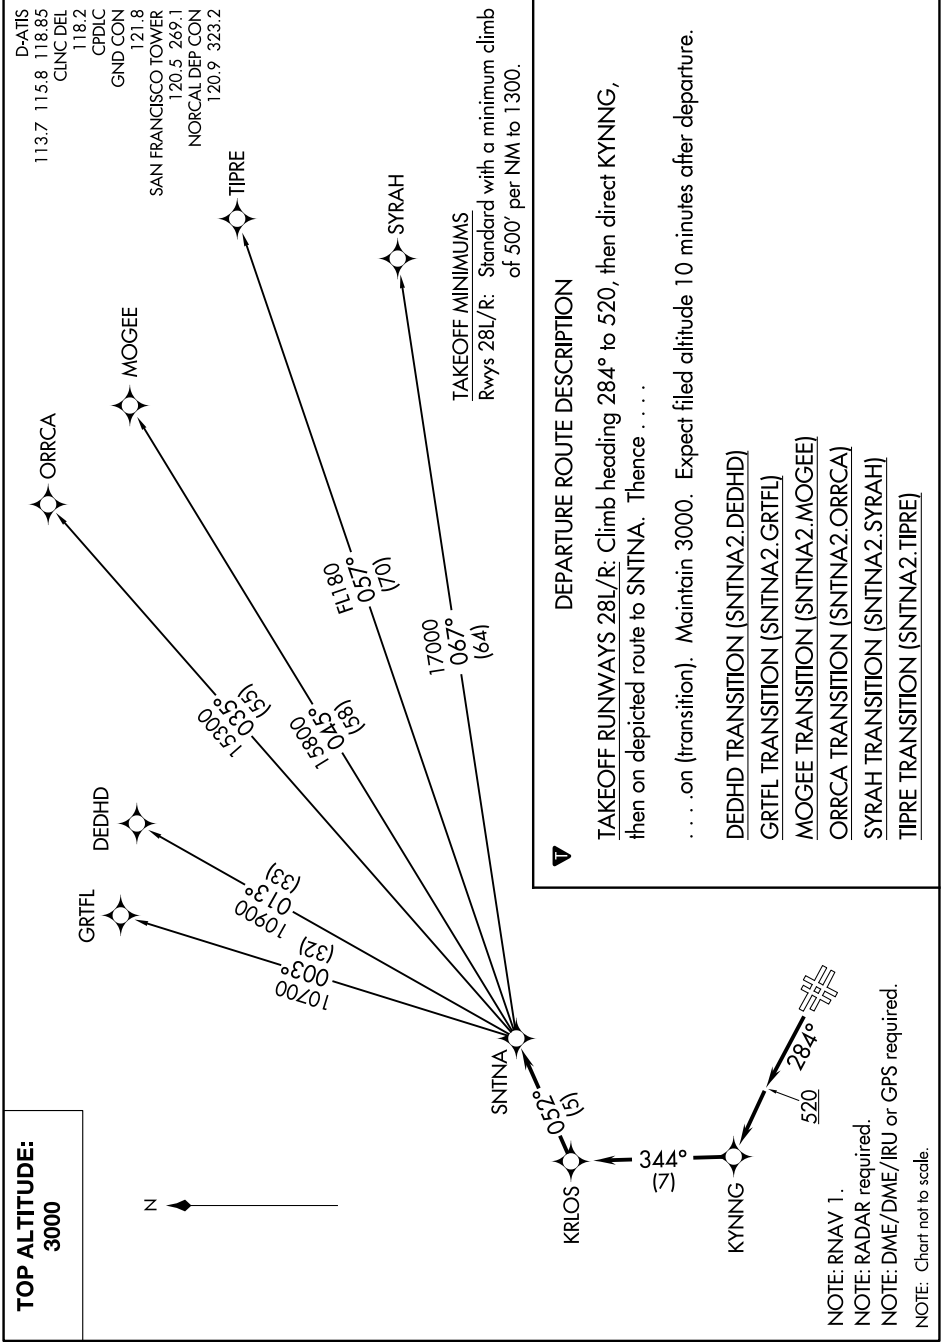

(SNTNA2.SNTNA) 17341

SNTNA TWO DEPARTURE (RNAV)

AL-375 (FAA)

SAN FRANCISCO INTL (SFO)
SAN FRANCISCO, CALIFORNIA

SW-2, 07 SEP 2023 to 05 OCT 2023

SW-2, 07 SEP 2023 to 05 OCT 2023

SNTNA TWO DEPARTURE (RNAV)

(SNTNA2.SNTNA) 25JUN15