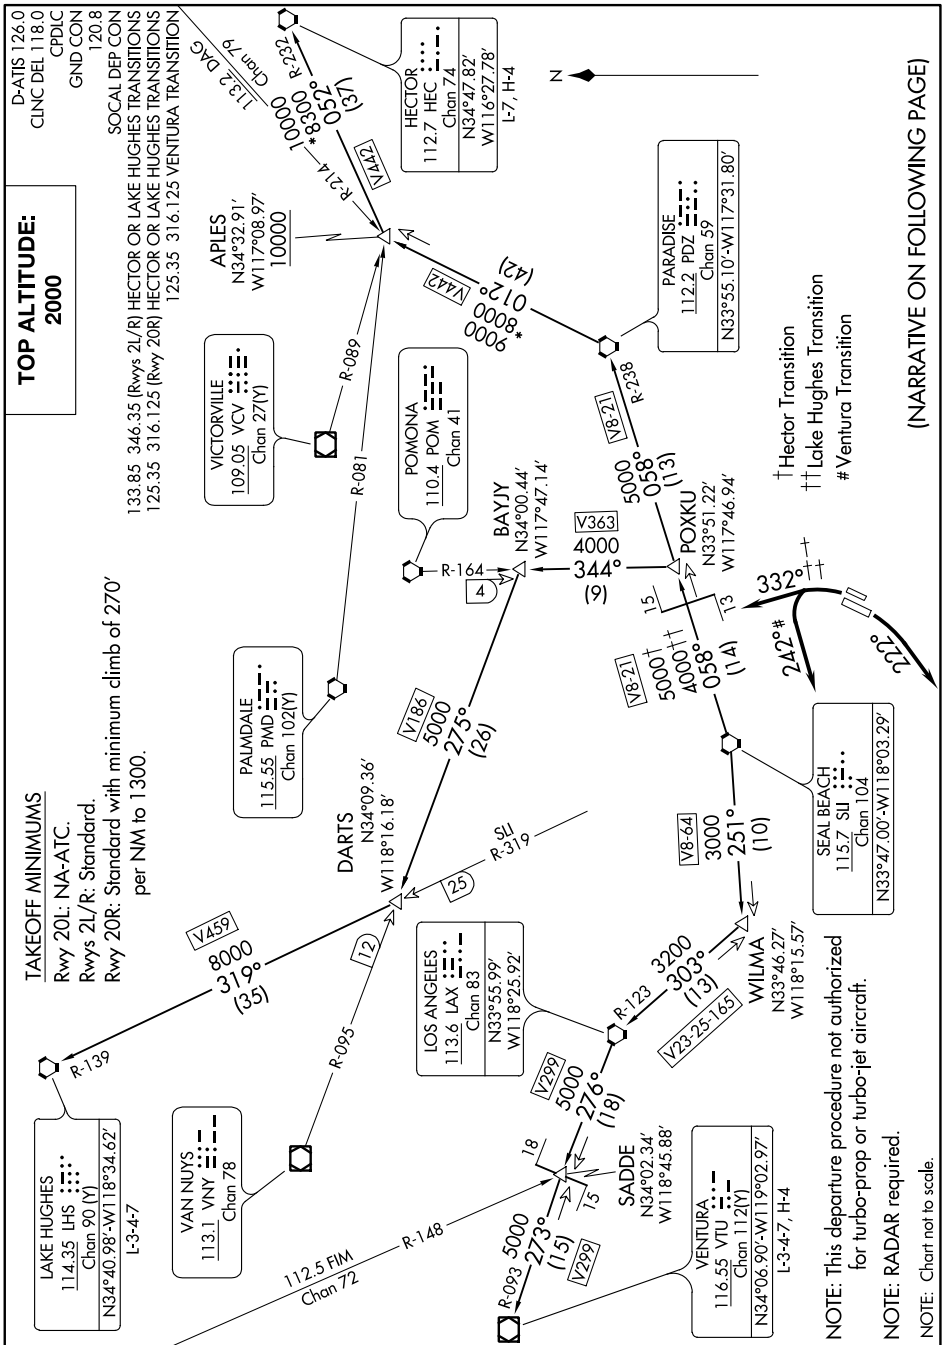

ANAHEIM ONE DEPARTURE

SW-3, 07 SEP 2023 to 05 OCT 2023

(NARRATIVE ON FOLLOWING PAGE)

SW-3, 07 SEP 2023 to 05 OCT 2023

ANAHEIM ONE DEPARTURE