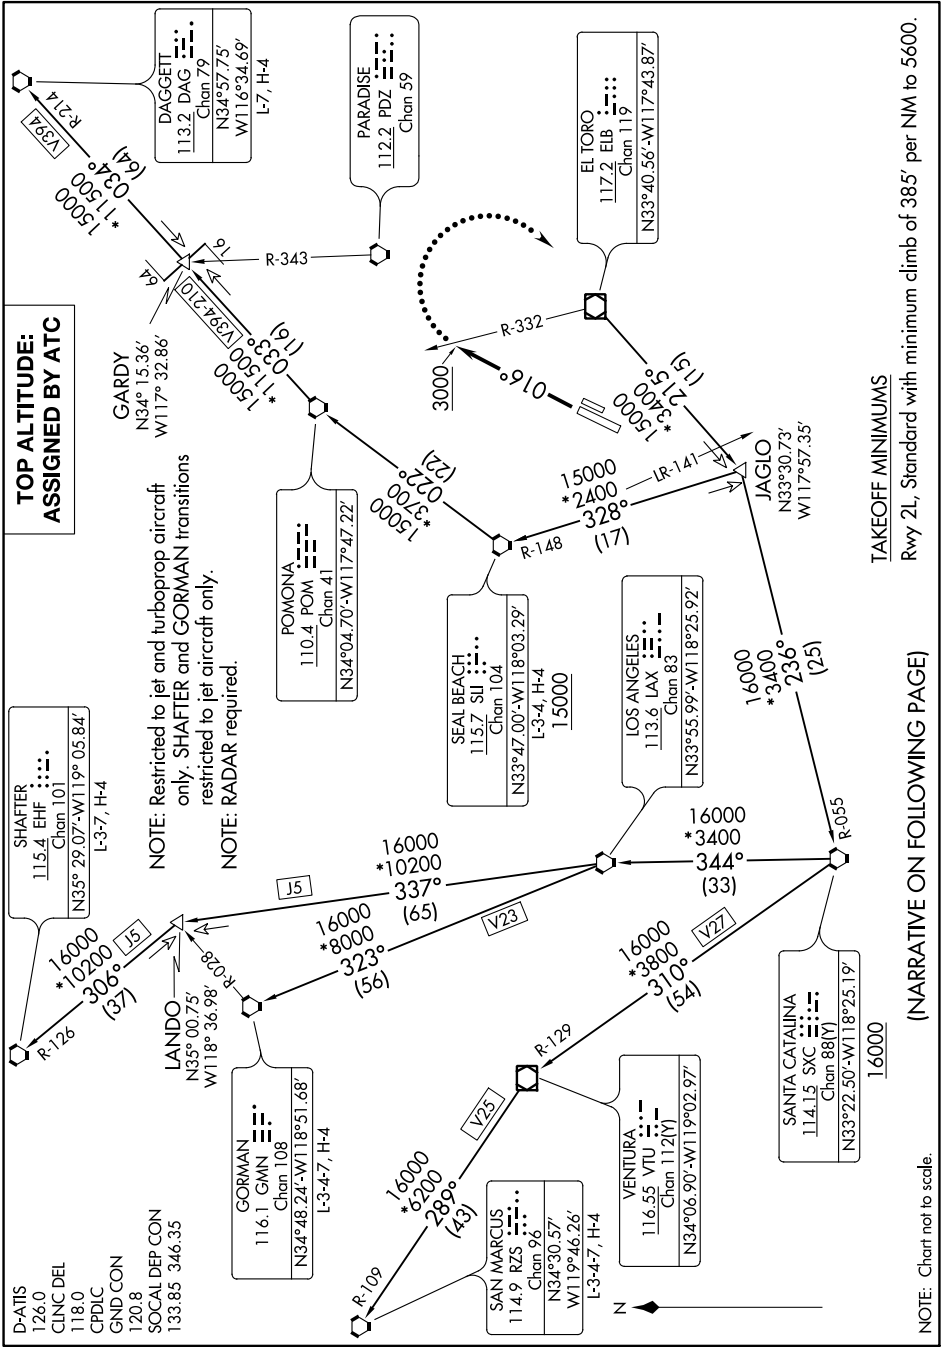

IRVINE FIVE DEPARTURE

SW-3, 07 SEP 2023 to 05 OCT 2023

SW-3, 07 SEP 2023 to 05 OCT 2023

NOTE: Chart not to scale.