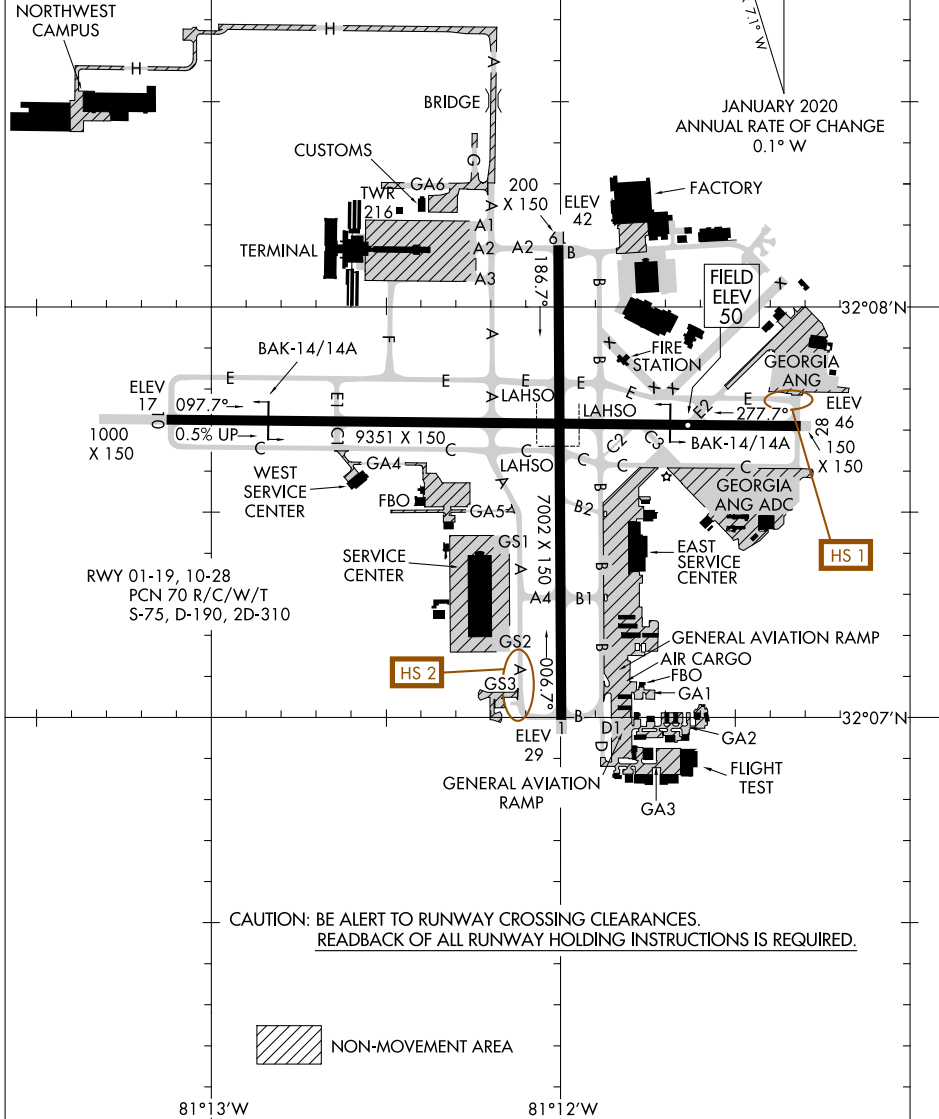

23110

AIRPORT DIAGRAM

AL-380 (FAA)

SAVANNAH/HILTON HEAD INTL (SAV)
SAVANNAH, GEORGIA

ATIS
123.75
SAVANNAH TOWER *
125.975 257.8
GND CON
121.9 348.6
CLNC DEL
119.55 291.775

D

NORTHWEST
CAMPUS

JANUARY 2020
ANNUAL RATE OF CHANGE
0.1° W

SE-4, 07 SEP 2023 to 05 OCT 2023

SE-4, 07 SEP 2023 to 05 OCT 2023

CAUTION: BE ALERT TO RUNWAY CROSSING CLEARANCES.
READBACK OF ALL RUNWAY HOLDING INSTRUCTIONS IS REQUIRED.

 NON-MOVEMENT AREA

81°13'W

81°12'W

AIRPORT DIAGRAM

23110

SAVANNAH, GEORGIA
SAVANNAH/HILTON HEAD INTL (SAV)