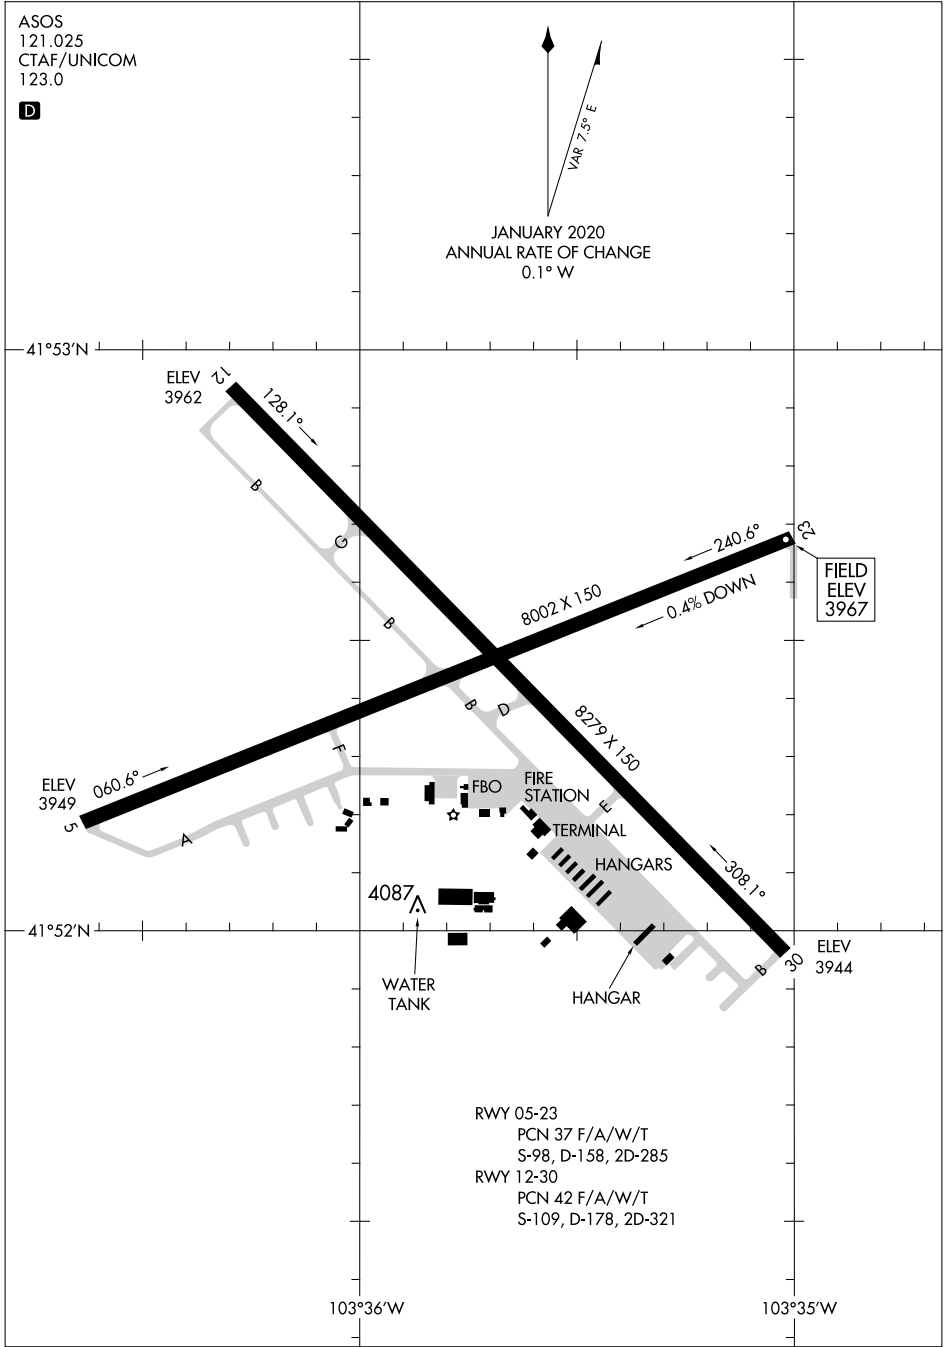

22139

# AIRPORT DIAGRAM

WESTERN NEBRASKA RGNL/WILLIAM B HEILIG FLD (BFF)  
AL-383 (FAA) SCOTTSBUFF, NEBRASKA

ASOS  
121.025  
CTAF/UNICOM  
123.0

NC-2, 07 SEP 2023 to 05 OCT 2023

NC-2, 07 SEP 2023 to 05 OCT 2023

RWY 05-23  
PCN 37 F/A/W/T  
S-98, D-158, 2D-285

RWY 12-30  
PCN 42 F/A/W/T  
S-109, D-178, 2D-321