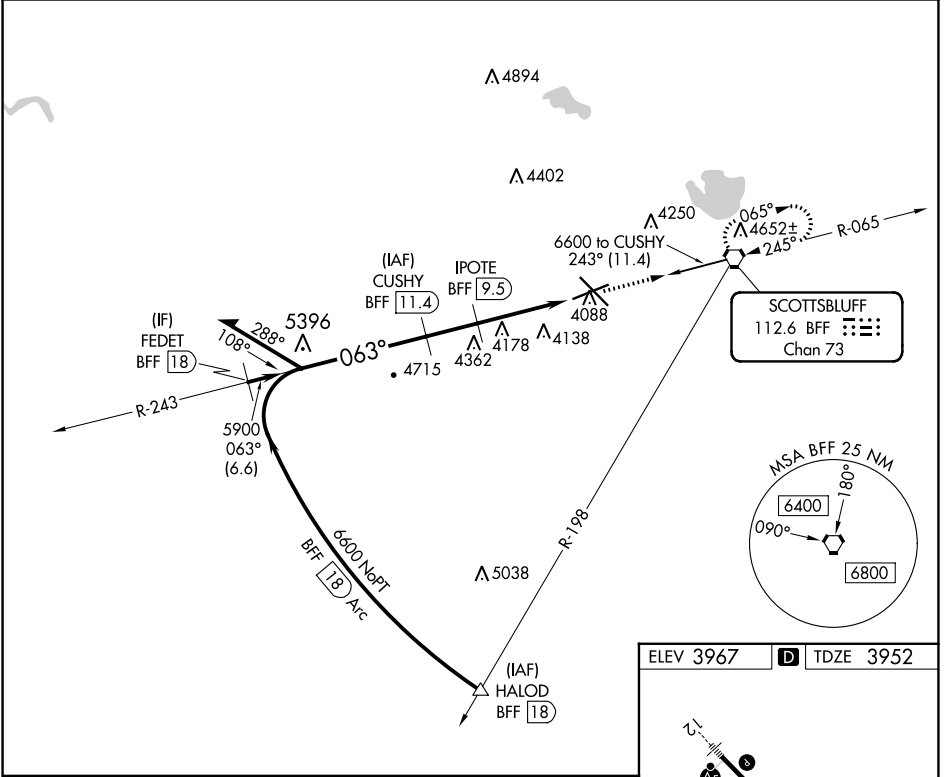

VORTAC BFF 112.6 Chan 73	APP CRS 063°	Rwy Idg TDZE Apt Elev	8002 3952 3967
--	------------------------	-----------------------------	---

VOR/DME RWY 5
WESTERN NEBRASKA RGNL/WILLIAM B HEILIG FLD (BFF)

⚠ When local altimeter setting not received, use Alliance altimeter setting: increase all MDAs 100 feet and visibility Cats C and D ½ SM.

MISSED APPROACH: Climb to 6600 direct BFF VORTAC and hold, continue climb-in-hold to 6600.

ASOS 121.025	DENVER CENTER 127.95 338.2	UNICOM 123.0 (CTAF)
------------------------	--------------------------------------	-------------------------------

NC-2, 07 SEP 2023 to 05 OCT 2023

NC-2, 07 SEP 2023 to 05 OCT 2023

ELEV 3967	D TDZE 3952
-----------	--------------------

CATEGORY	A	B	C	D
S-5	4480-1 528 (600-1)	4480-1½ 528 (600-1½)	4480-1¾ 528 (600-1¾)	4480-2 528 (600-2)
C CIRCLING	4500-1 533 (600-1)	4560-1½ 593 (600-1½)	4740-2½ 773 (800-2½)	

HIRL Rwy 12-30 **⓪**
MIRL Rwy 5-23 **⓪**