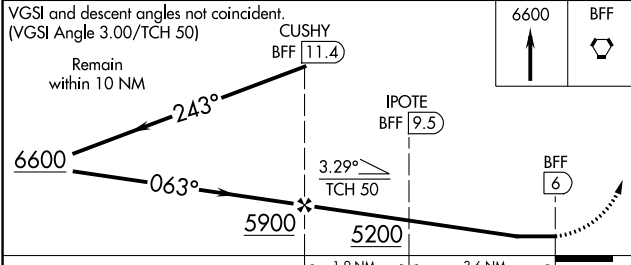

VORTAC BFF 112.6 Chan 73	APP CRS 063°	Rwy Idg TDZE Apt Elev	8002 3952 3967

VOR/DME RWY 5
WESTERN NEBRASKA RGNL/WILLIAM B HEILIG FLD (BFF)

⚠ When local altimeter setting not received, use Alliance altimeter setting: increase all MDAs 100 feet and visibility Cats C and D ½ SM.

MISSED APPROACH: Climb to 6600 direct BFF VORTAC and hold, continue climb-in-hold to 6600.

ASOS 121.025	DENVER CENTER 127.95 338.2	UNICOM 123.0 (CTAF)

NC-2, 07 SEP 2023 to 05 OCT 2023

NC-2, 07 SEP 2023 to 05 OCT 2023

ELEV 3967	D TDZE 3952

CATEGORY	A	B	C	D
S-5	4480-1 528 (600-1)	4480-1½ 528 (600-1½)	4480-1¾ 528 (600-1¾)	4480-2 528 (600-2)
C CIRCLING	4500-1 533 (600-1)	4560-1½ 593 (600-1½)	4740-2½ 773 (800-2½)	

HIRL Rwy 12-30 **⓪**
MIRL Rwy 5-23 **⓪**