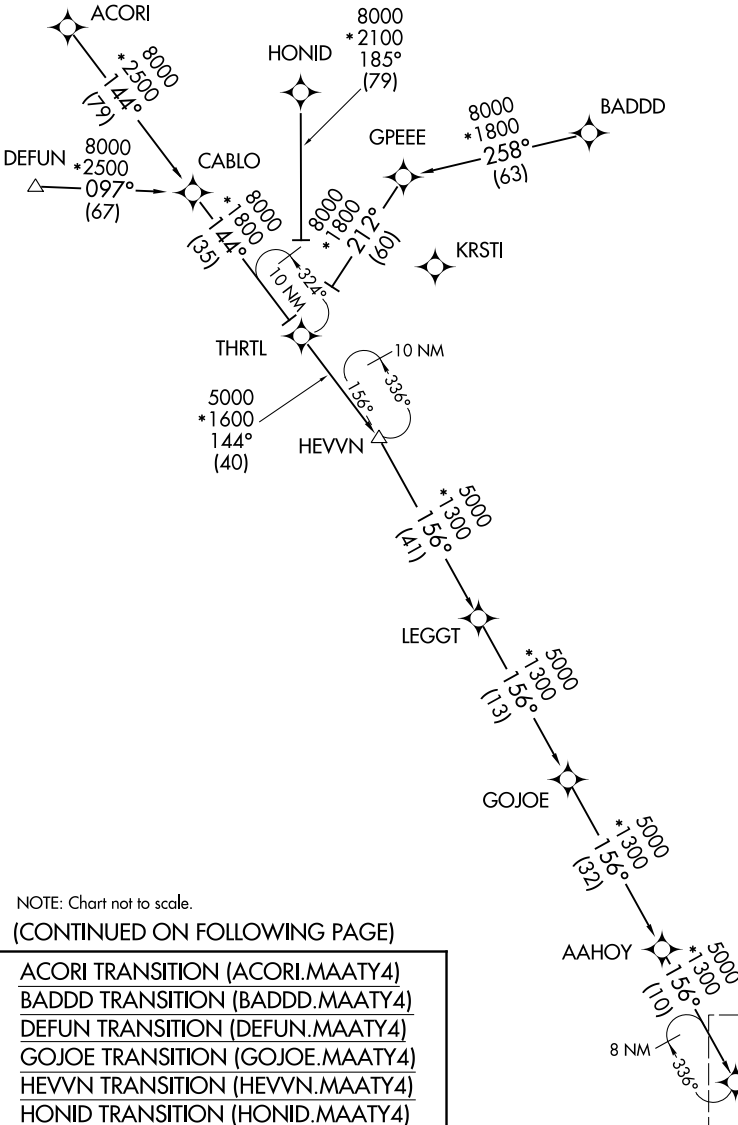

MAATY FOUR ARRIVAL (RNAV) Transition Routes

TAMPA, FLORIDA

TAMPA APP CON  
118.8 239.3  
KMCF ATIS  
133.825 270.1  
LAL ATIS  
118.025  
TPA D-ATIS  
126.45  
VDF AWOS-3  
121.125

RNAV 1 - DME/DME/IRU or GPS.

RADAR required.

NOTE: Jet and turboprop aircraft only.

NOTE: Do not file BADDD, HEVVN or GOJOE Transitions - to be assigned by ATC.

SE-3, 07 SEP 2023 to 05 OCT 2023

SE-3, 07 SEP 2023 to 05 OCT 2023

MAATY FOUR ARRIVAL (RNAV) Transition Routes

TAMPA, FLORIDA

See following page for arrival routes.