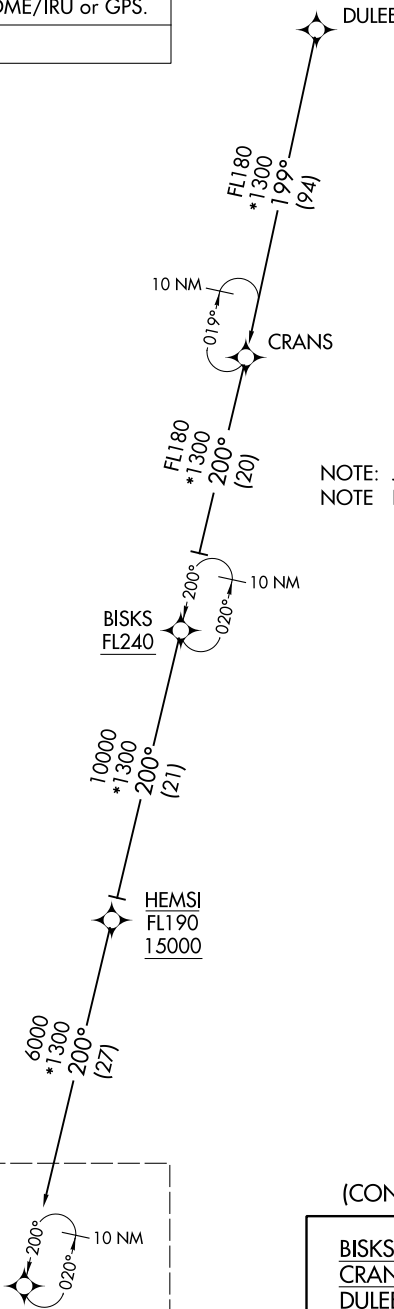

CLMNT TWO ARRIVAL (RNAV) Transition Routes

WEST PALM BEACH, FLORIDA

RNAV 1 - DME/DME/IRU or GPS.

RADAR required.

PALM BEACH APP CON
 124.6 317.4
 F45 CTAF
 123.075
 PBI D-ATIS
 123.75

NOTE: Jet aircraft only.
 NOTE: Do not file CRANS, BISKI Transitions-
 To be assigned by ATC

NOTE: Chart not to scale.

(CONTINUED ON FOLLOWING PAGE)

See following page for arrival routes.

BISKI TRANSITION (BISKI.CLMNT2)
CRANS TRANSITION (CRANS.CLMNT2)
DULEE TRANSITION (DULEE.CLMNT2)

SE-3, 07 SEP 2023 to 05 OCT 2023

SE-3, 07 SEP 2023 to 05 OCT 2023