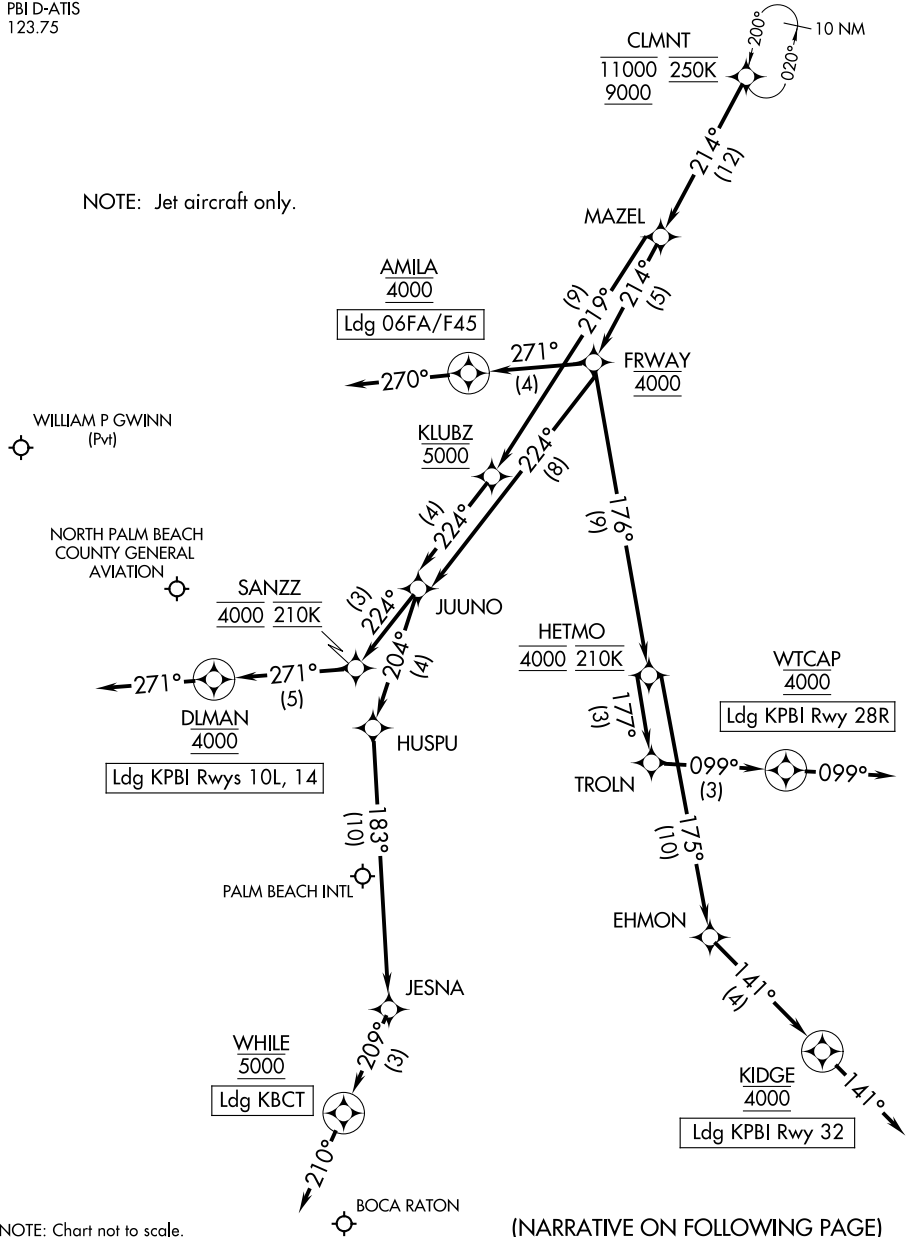

CLMNT TWO ARRIVAL (RNAV) Arrival Routes

WEST PALM BEACH, FLORIDA

PALM BEACH APP CON
124.6 317.4
F45 CTAF
123.075
PBI D-ATIS
123.75

RNAV 1 - DME/DME/IRU or GPS.

RADAR required.

NOTE: Jet aircraft only.

NOTE: Chart not to scale.

(NARRATIVE ON FOLLOWING PAGE)

CLMNT TWO ARRIVAL (RNAV) Arrival Routes

WEST PALM BEACH, FLORIDA