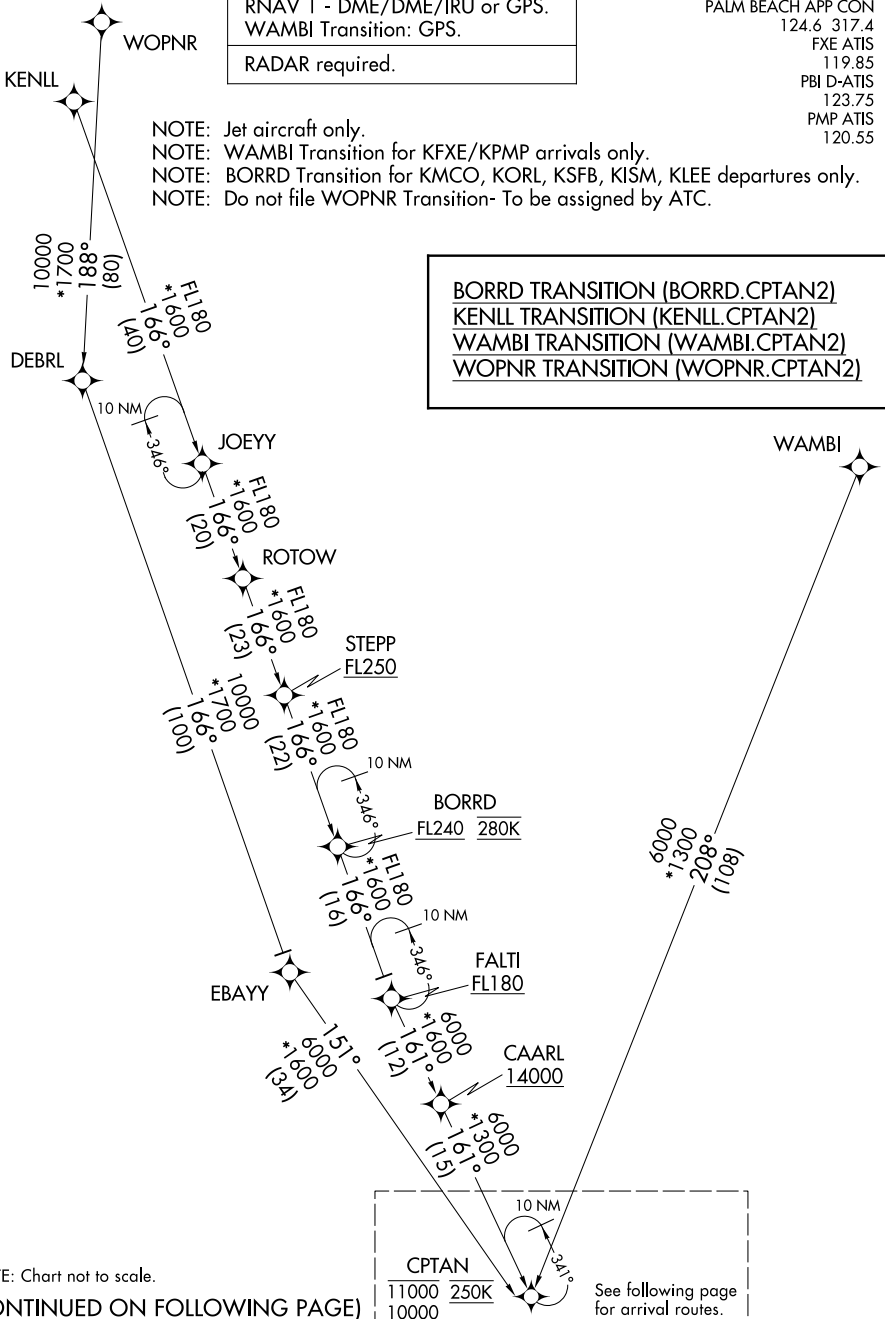

CPTAN TWO ARRIVAL (RNAV) Transition Routes

WEST PALM BEACH, FLORIDA

RNAV 1 - DME/DME/IRU or GPS. WAMBI Transition: GPS.
RADAR required.

PALM BEACH APP CON
124.6 317.4
FXE ATIS
119.85
PBI D-ATIS
123.75
PMP ATIS
120.55

- NOTE: Jet aircraft only.
- NOTE: WAMBI Transition for KFYE/KPMP arrivals only.
- NOTE: BORRD Transition for KMCO, KORL, KSF, KISM, KLEE departures only.
- NOTE: Do not file WOPNR Transition- To be assigned by ATC.

BORRD TRANSITION (BORRD.CPTAN2)
KENLL TRANSITION (KENLL.CPTAN2)
WAMBI TRANSITION (WAMBI.CPTAN2)
WOPNR TRANSITION (WOPNR.CPTAN2)

NOTE: Chart not to scale.

(CONTINUED ON FOLLOWING PAGE)

SE-3, 07 SEP 2023 to 05 OCT 2023

SE-3, 07 SEP 2023 to 05 OCT 2023

CPTAN TWO ARRIVAL (RNAV) Transition Routes

WEST PALM BEACH, FLORIDA