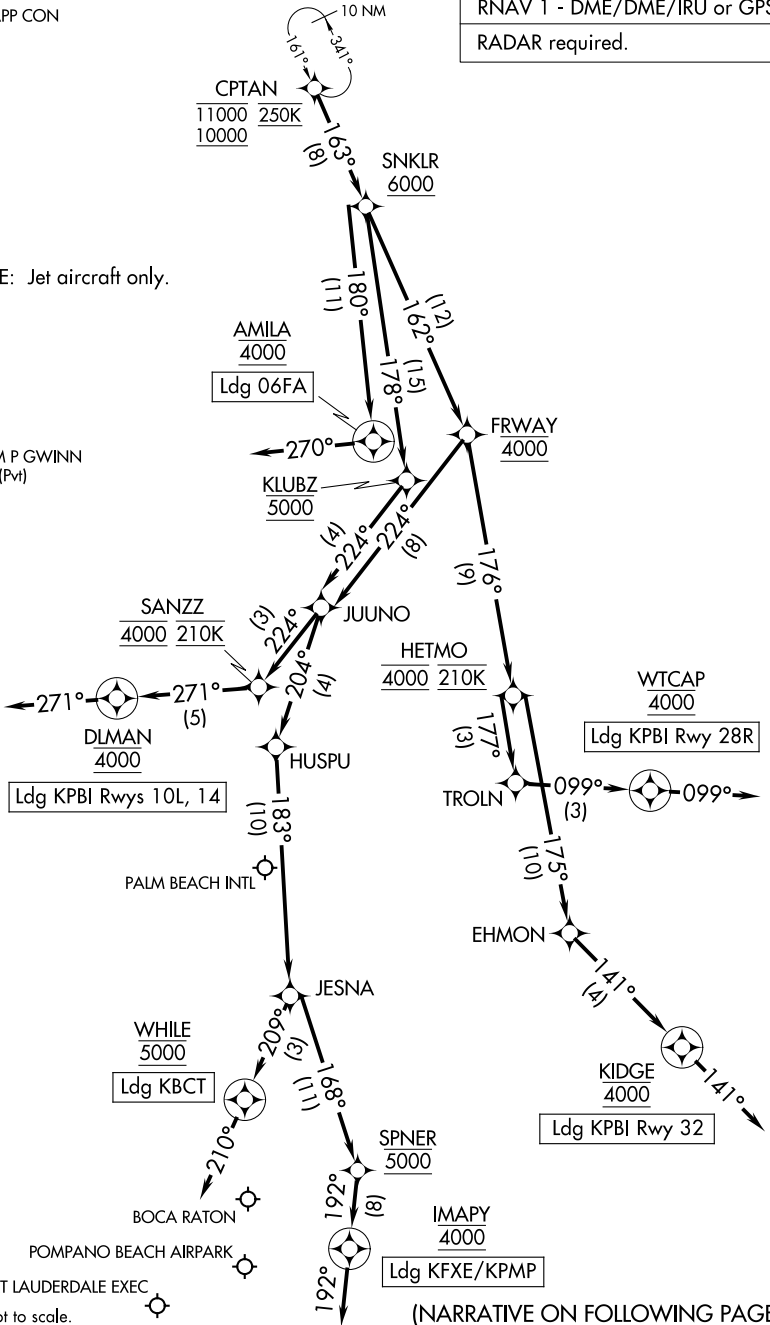

CPTAN TWO ARRIVAL (RNAV) Arrival Routes

WEST PALM BEACH, FLORIDA

PALM BEACH APP CON
 124.6 317.4
 FXE ATIS
 119.85
 PBI D-ATIS
 123.75
 PMP ATIS
 120.55

RNAV 1 - DME/DME/IRU or GPS.

RADAR required.

NOTE: Jet aircraft only.

NOTE: Chart not to scale.

(NARRATIVE ON FOLLOWING PAGE)

SE-3, 07 SEP 2023 to 05 OCT 2023

SE-3, 07 SEP 2023 to 05 OCT 2023