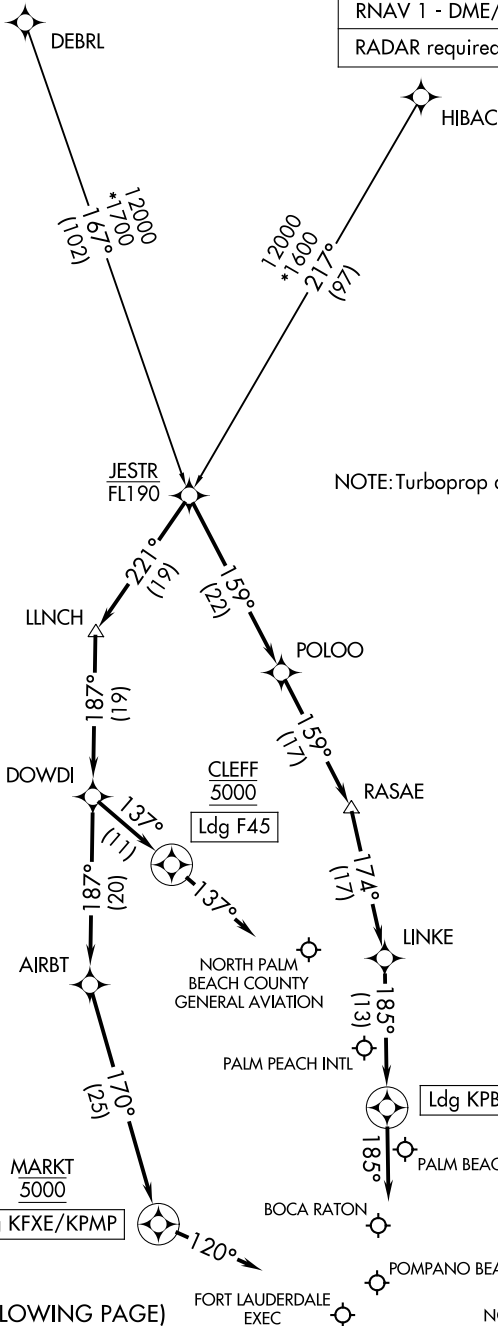

JESTR ONE ARRIVAL (RNAV)

WEST PALM BEACH, FLORIDA

PALM BEACH APP CON
 124.6 317.4
 FXE ATIS
 119.85
 PBI D-ATIS
 123.75
 PMP ATIS
 120.55

RNAV 1 - DME/DME/IRU or GPS.

RADAR required.

(NARRATIVE ON FOLLOWING PAGE)

NOTE: Chart not to scale.

JESTR ONE ARRIVAL (RNAV)

WEST PALM BEACH, FLORIDA

SE-3, 07 SEP 2023 to 05 OCT 2023

SE-3, 07 SEP 2023 to 05 OCT 2023