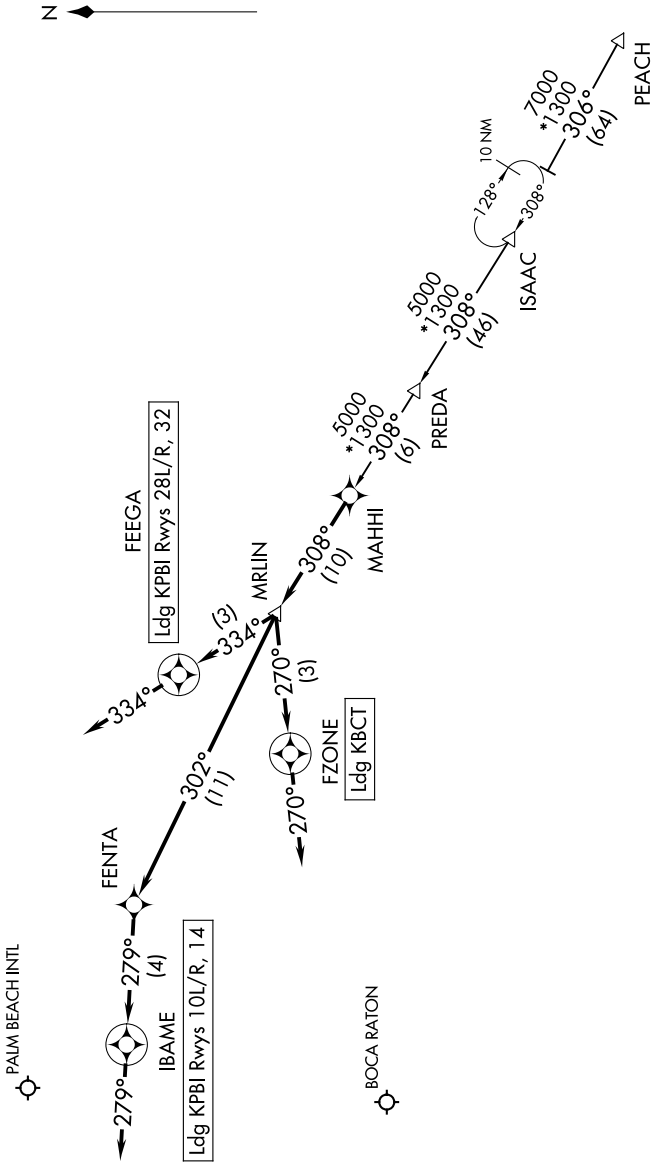

MAHHI THREE ARRIVAL (RNAV)

WEST PALM BEACH, FLORIDA

SE-3, 07 SEP 2023 to 05 OCT 2023

PALM BEACH APP CON
127.35 343.6
PBI D-ATIS
123.75

RNAV 1 - DME/DME/IRU or GPS.
PEACH Transition: GPS.
RADAR required.

NOTE: Chart not to scale.

(NARRATIVE ON FOLLOWING PAGE)

SE-3, 07 SEP 2023 to 05 OCT 2023

MAHHI THREE ARRIVAL (RNAV)

WEST PALM BEACH, FLORIDA