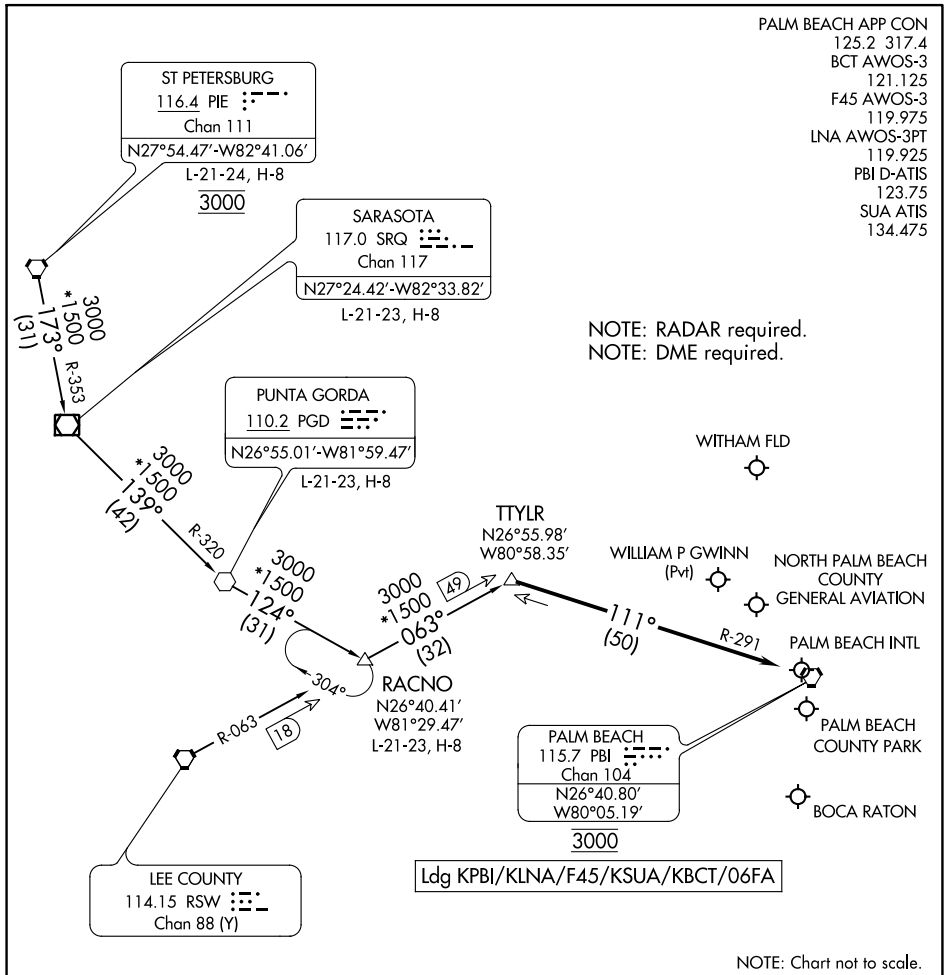

# TTYLR THREE ARRIVAL

WEST PALM BEACH, FLORIDA

PALM BEACH APP CON  
 125.2 317.4  
 BCT AWOS-3  
 121.125  
 F45 AWOS-3  
 119.975  
 LNA AWOS-3PT  
 119.925  
 PBI D-ATIS  
 123.75  
 SUA ATIS  
 134.475

## ARRIVAL ROUTE DESCRIPTION

PUNTA GORDA TRANSITION (PGD.TTYLR3): From over PGD VOR on PGD R-124 to RACNO, then on RSW R-063 to TTYLR, thence. . .

RACNO TRANSITION (RACNO.TTYLR3): From over RACNO on RSW R-063 to TTYLR, thence. . .

ST PETERSBURG TRANSITION (PIE.TTYLR3): From over PIE VORTAC on PIE R-173 and SRQ R-353 to SRQ VOR/DME, then on SRQ R-139 and PGD R-320 to PGD VOR, then on PGD R-124 to RACNO, then on RSW R-063 to TTYLR, thence. . .

LANDING ALL AIRPORTS: From TTYLR on PALM BEACH VORTAC (PBI) R-291 to cross PBI VORTAC at 3000. Expect RADAR vectors.