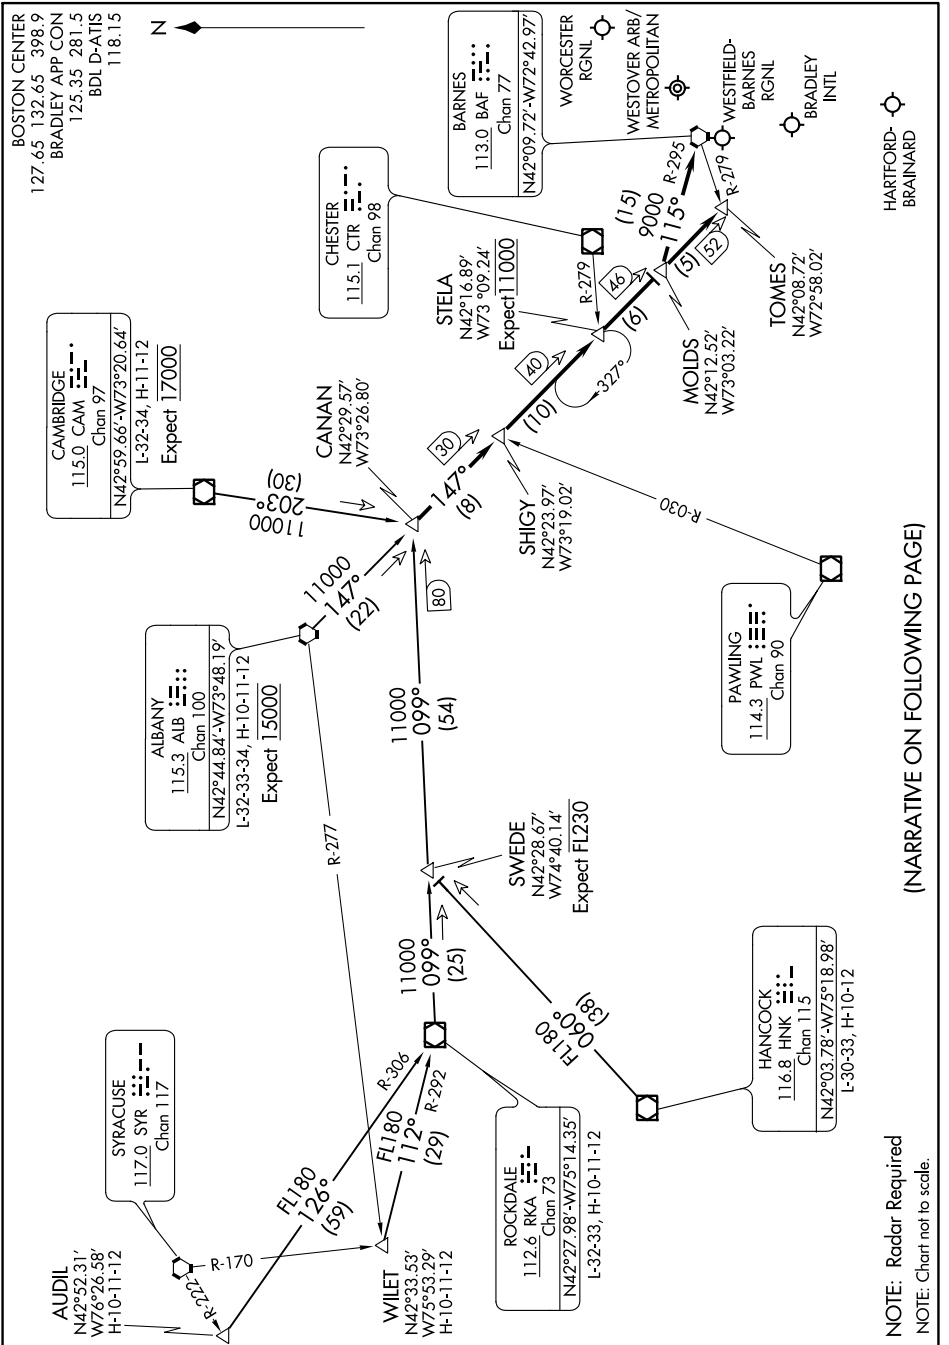

# STELA ONE ARRIVAL

WINDSOR LOCKS, CONNECTICUT

NE-1, 07 SEP 2023 to 05 OCT 2023

(NARRATIVE ON FOLLOWING PAGE)

NE-1, 07 SEP 2023 to 05 OCT 2023

# STELA ONE ARRIVAL

(STELA.STELA1) 31MAY12

WINDSOR LOCKS, CONNECTICUT

NOTE: Radar Required  
NOTE: Chart not to scale.