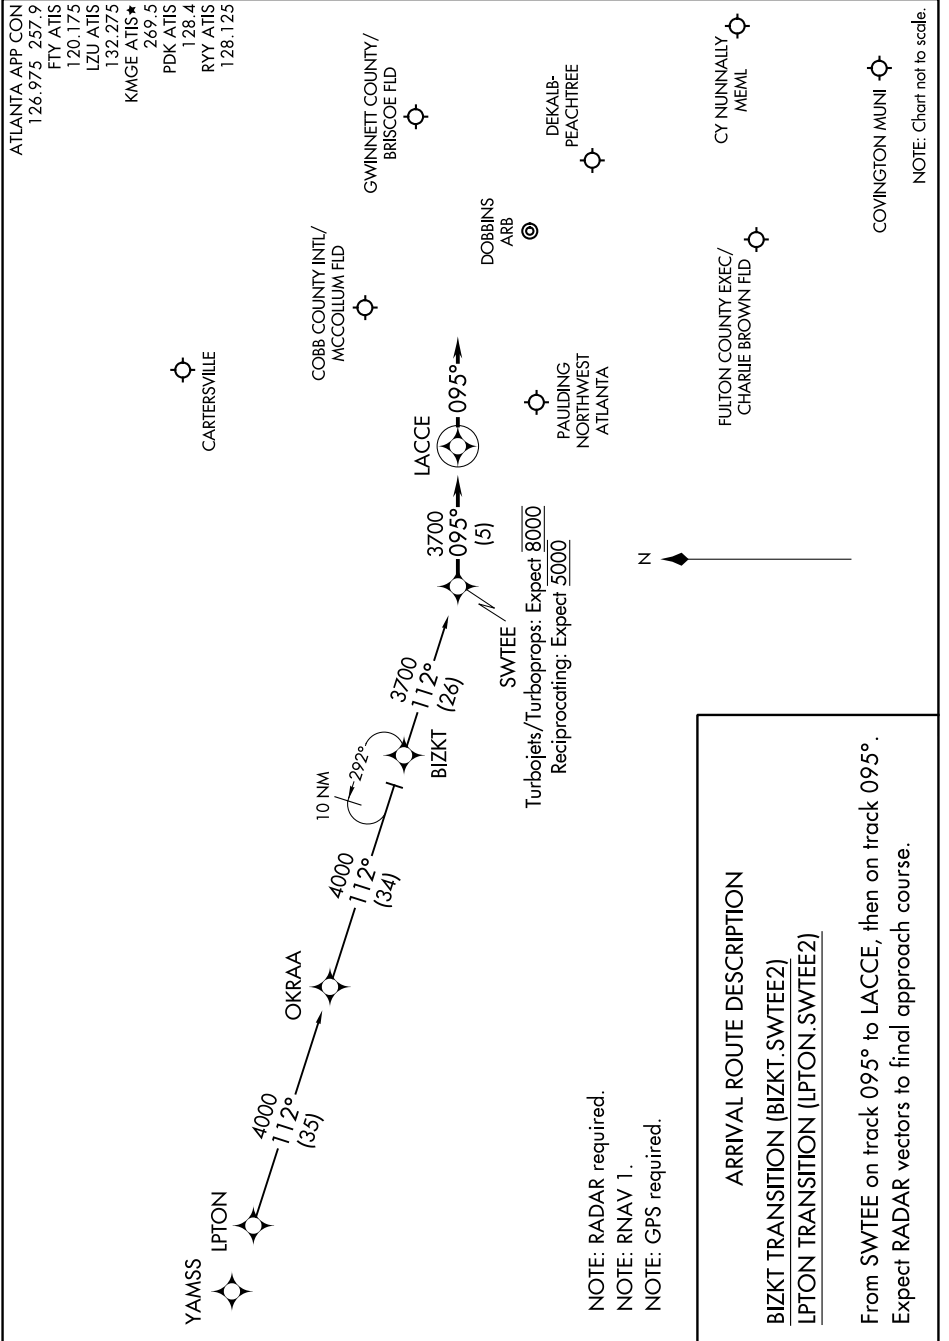

SWTEE TWO ARRIVAL (RNAV)

ATLANTA, GEORGIA

SE-4, 07 SEP 2023 to 05 OCT 2023

SWTEE TWO ARRIVAL (RNAV)

(SWTEE.SWTEE2) 21MAY20

ATLANTA, GEORGIA

SE-4, 07 SEP 2023 to 05 OCT 2023

NOTE: Chart not to scale.

- NOTE: RADAR required.
- NOTE: RNAV 1.
- NOTE: GPS required.

ARRIVAL ROUTE DESCRIPTION

BIZKT TRANSITION (BIZKT.SWTEE2)

LPTON TRANSITION (LPTON.SWTEE2)

From SWTEE on track 095° to LACCE, then on track 095°. Expect RADAR vectors to final approach course.