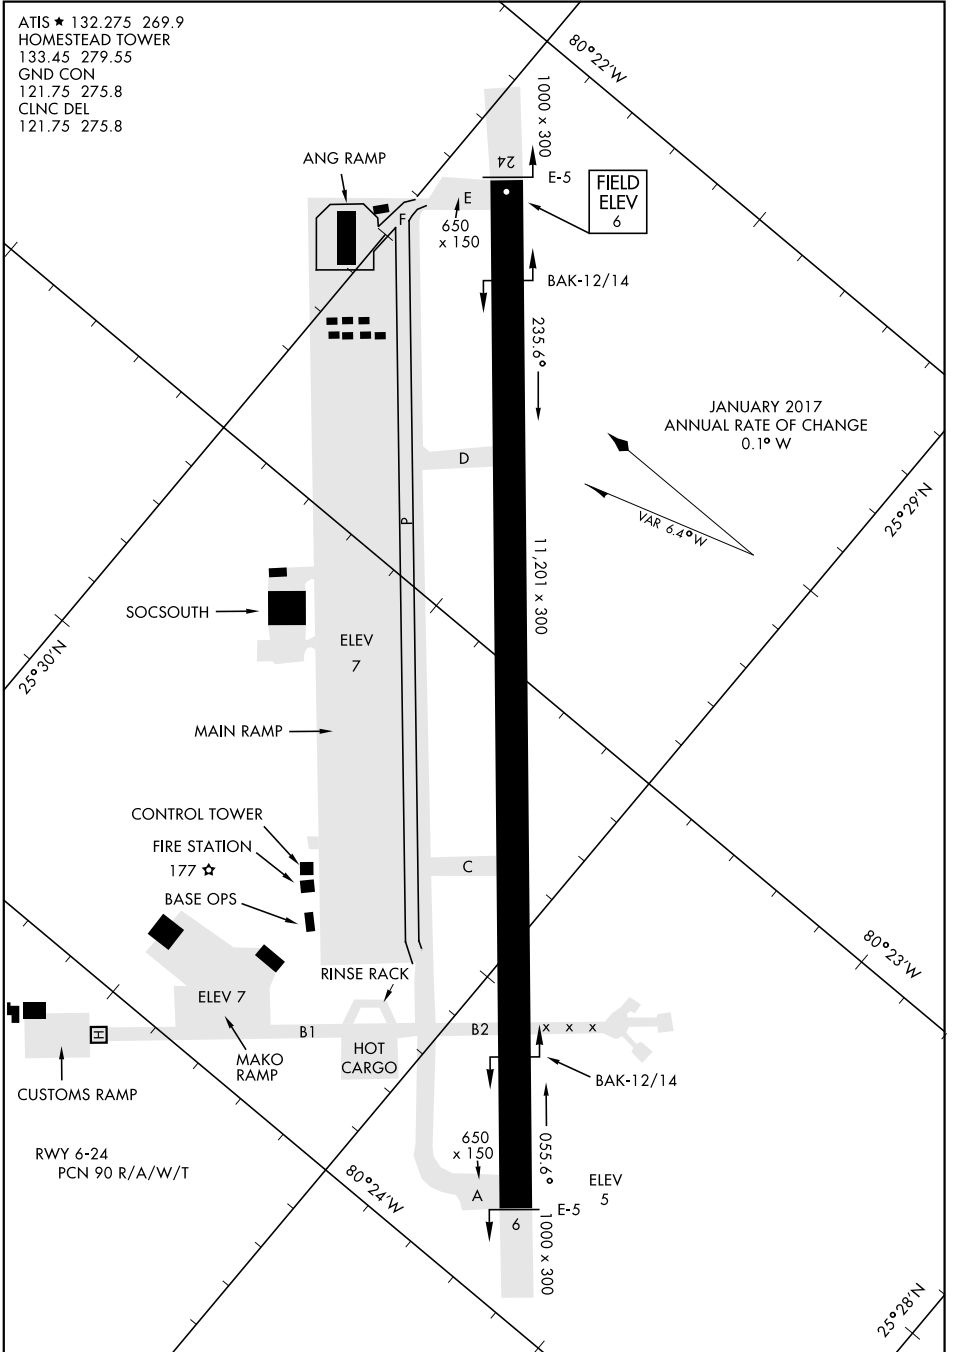

AIRPORT DIAGRAM

AFD-494 [USAF]

ATIS ★ 132.275 269.9
 HOMESTEAD TOWER
 133.45 279.55
 GND CON
 121.75 275.8
 CLNC DEL
 121.75 275.8

SE-3, 07 SEP 2023 to 05 OCT 2023

SE-3, 07 SEP 2023 to 05 OCT 2023

AIRPORT DIAGRAM