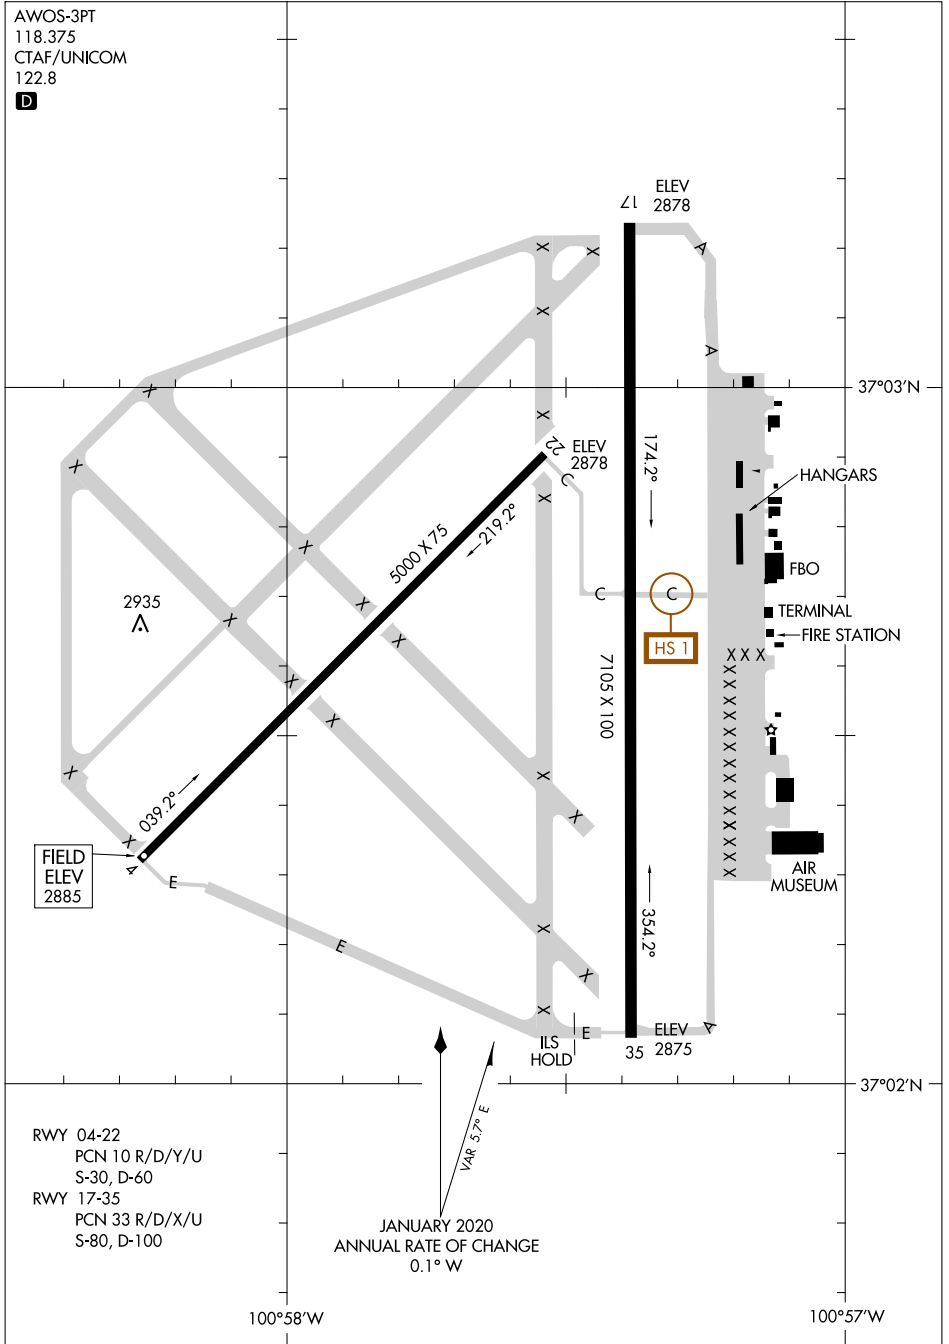

22251

AIRPORT DIAGRAM

AL-498 (FAA)

LIBERAL MID-AMERICA RGNL (LBL)
LIBERAL, KANSAS

AWOS-3PT
118.375
CTAF/UNICOM
122.8

NC-2, 07 SEP 2023 to 05 OCT 2023

NC-2, 07 SEP 2023 to 05 OCT 2023

AIRPORT DIAGRAM

22251

LIBERAL, KANSAS
LIBERAL MID-AMERICA RGNL (LBL)