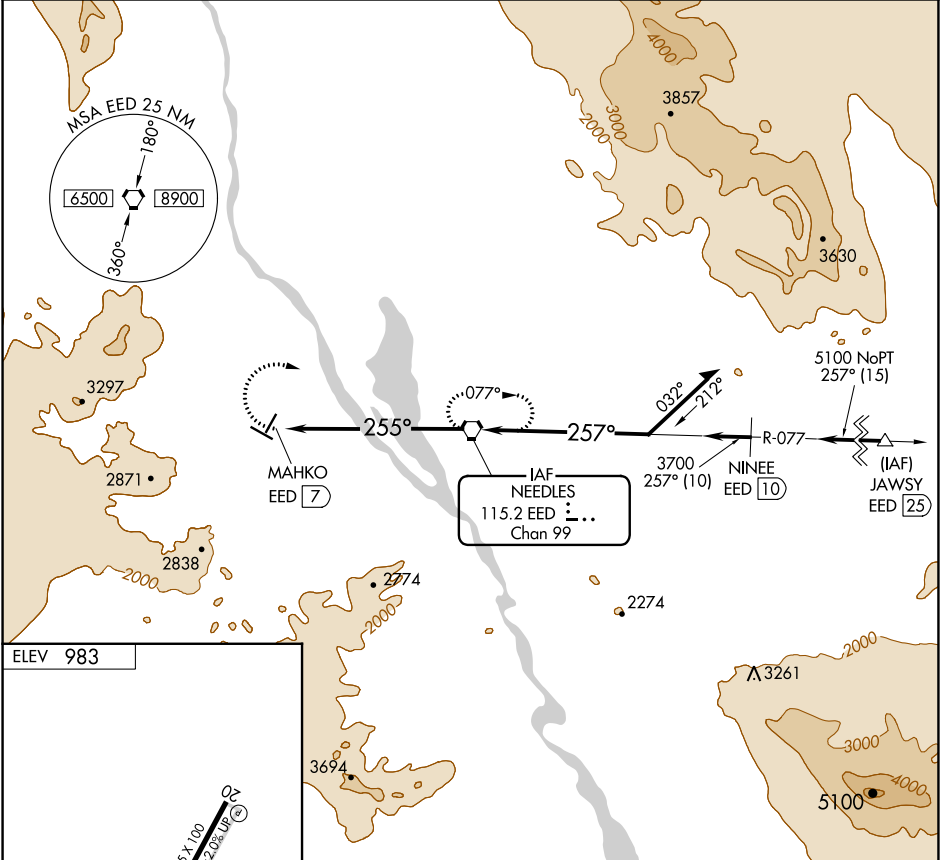

VORTAC EED 115.2 Chan 99	APP CRS 255°	Rwy Idg TDZE Apt Elev	N/A N/A 983
--	------------------------	-----------------------------	--

VOR-A NEEDLES (EED)

⚠ Circling NA for Cats C and D south of Rwy 11-29. **⚠** MISSED APPROACH: Climbing right turn to 6000 direct EED VORTAC and hold.

ASOS 128.325	LOS ANGELES CENTER 134.65 360.65	UNICOM 123.0 (CTAF)
------------------------	--	-------------------------------

MIRL Rws 2-20 and 11-29
REIL Rws 11 and 29

FAF to MAP 7 NM					
Knots	60	90	120	150	180
Min:Sec	7:00	4:40	3:30	2:48	2:20

CATEGORY	A	B	C	D
CIRCLING	1560-1 577 (600-1)	1680-1 697 (700-1)	1680-2 697 (700-2)	1960-3 977 (1000-3)

SW-3, 07 SEP 2023 to 05 OCT 2023

SW-3, 07 SEP 2023 to 05 OCT 2023