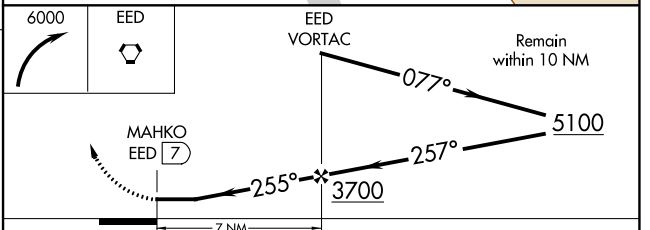

VORTAC EED 115.2 Chan 99	APP CRS 255°	Rwy Idg TDZE Apt Elev	N/A N/A 983
--	------------------------	-----------------------------	--

VOR-A NEEDLES (EED)

⚠ Circling NA for Cats C and D south of Rwy 11-29. **⚠** MISSED APPROACH: Climbing right turn to 6000 direct EED VORTAC and hold.

ASOS 128.325	LOS ANGELES CENTER 134.65 360.65	UNICOM 123.0 (CTAF)
------------------------	--	-------------------------------

MIRL Rws 2-20 and 11-29
REIL Rws 11 and 29

FAF to MAP 7 NM					
Knots	60	90	120	150	180
Min:Sec	7:00	4:40	3:30	2:48	2:20

CATEGORY	A	B	C	D
CIRCLING	1560-1 577 (600-1)	1680-1 697 (700-1)	1680-2 697 (700-2)	1960-3 977 (1000-3)

SW-3, 07 SEP 2023 to 05 OCT 2023

SW-3, 07 SEP 2023 to 05 OCT 2023