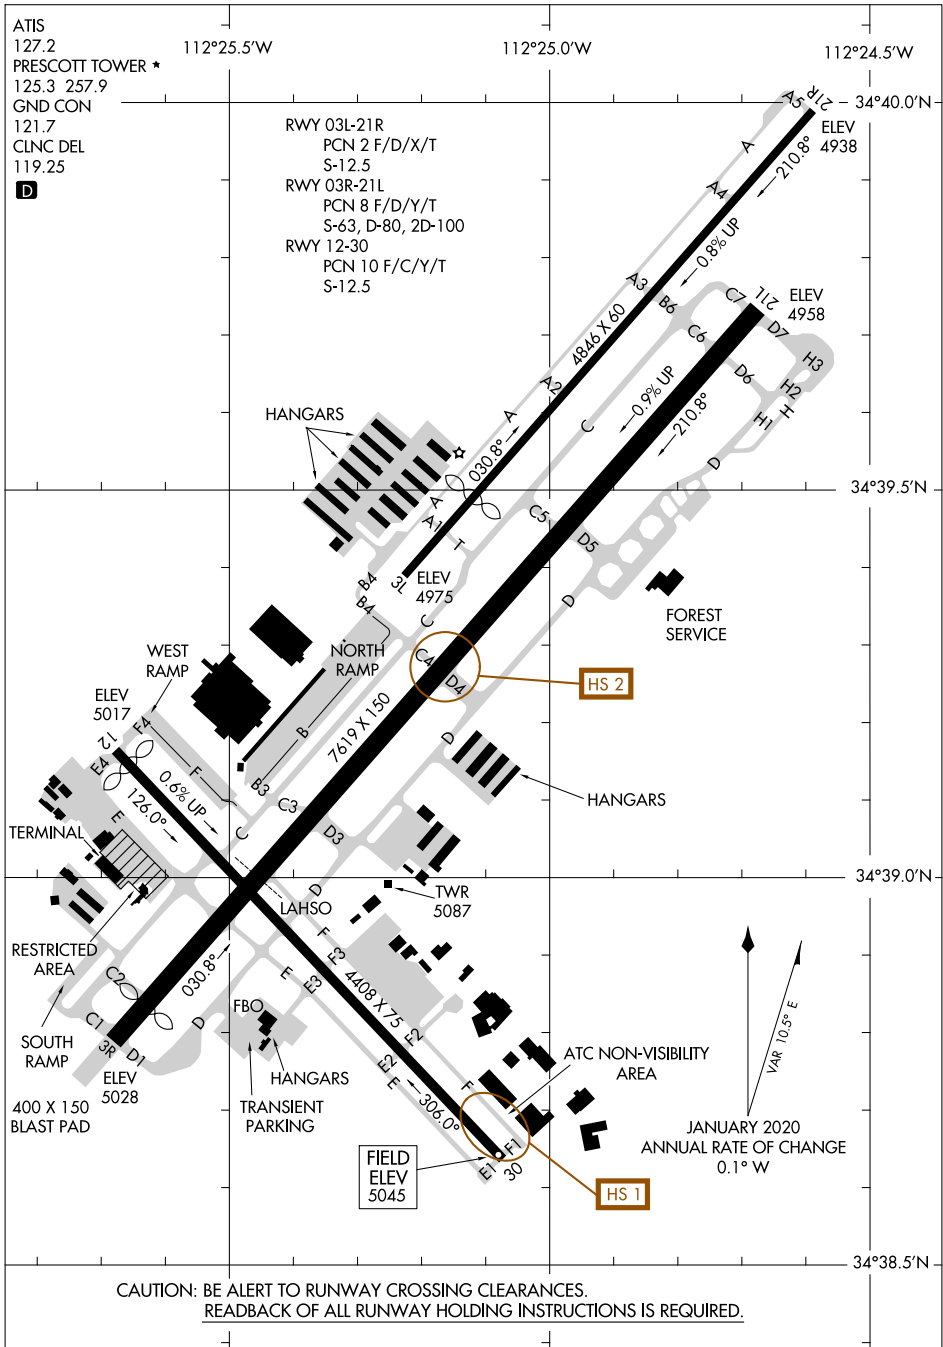

AIRPORT DIAGRAM

PRESCOTT RGNL - ERNEST A LOVE FLD (P.R.C)
AL-546 (FAA) PRESCOTT, ARIZONA

SW-4, 07 SEP 2023 to 05 OCT 2023

SW-4, 07 SEP 2023 to 05 OCT 2023

AIRPORT DIAGRAM

PRESCOTT, ARIZONA
PRESCOTT RGNL - ERNEST A LOVE FLD (P.R.C)