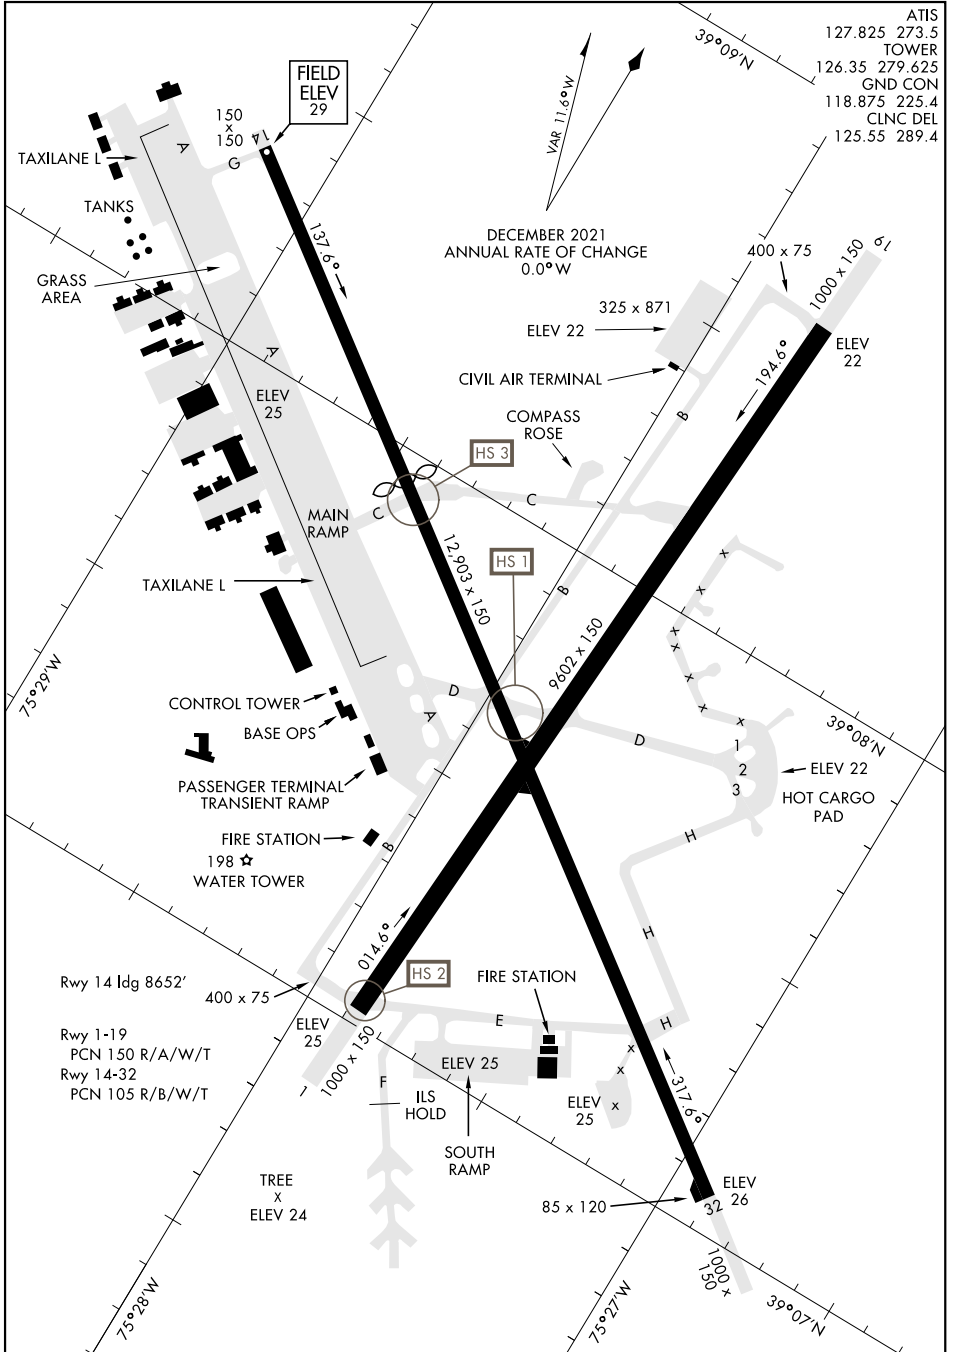

# AIRPORT DIAGRAM

DOVER AFB (KDOV)

DOVER, DELAWARE

AL-562 [USAF]

ATIS	127.825	273.5
TOWER	126.35	279.625
GND CON	118.875	225.4
CLNC DEL	125.55	289.4

DECEMBER 2021  
ANNUAL RATE OF CHANGE  
0.0° W

NE-3, 07 SEP 2023 to 05 OCT 2023

NE-3, 07 SEP 2023 to 05 OCT 2023

# AIRPORT DIAGRAM

DOVER, DELAWARE

DOVER AFB (KDOV)