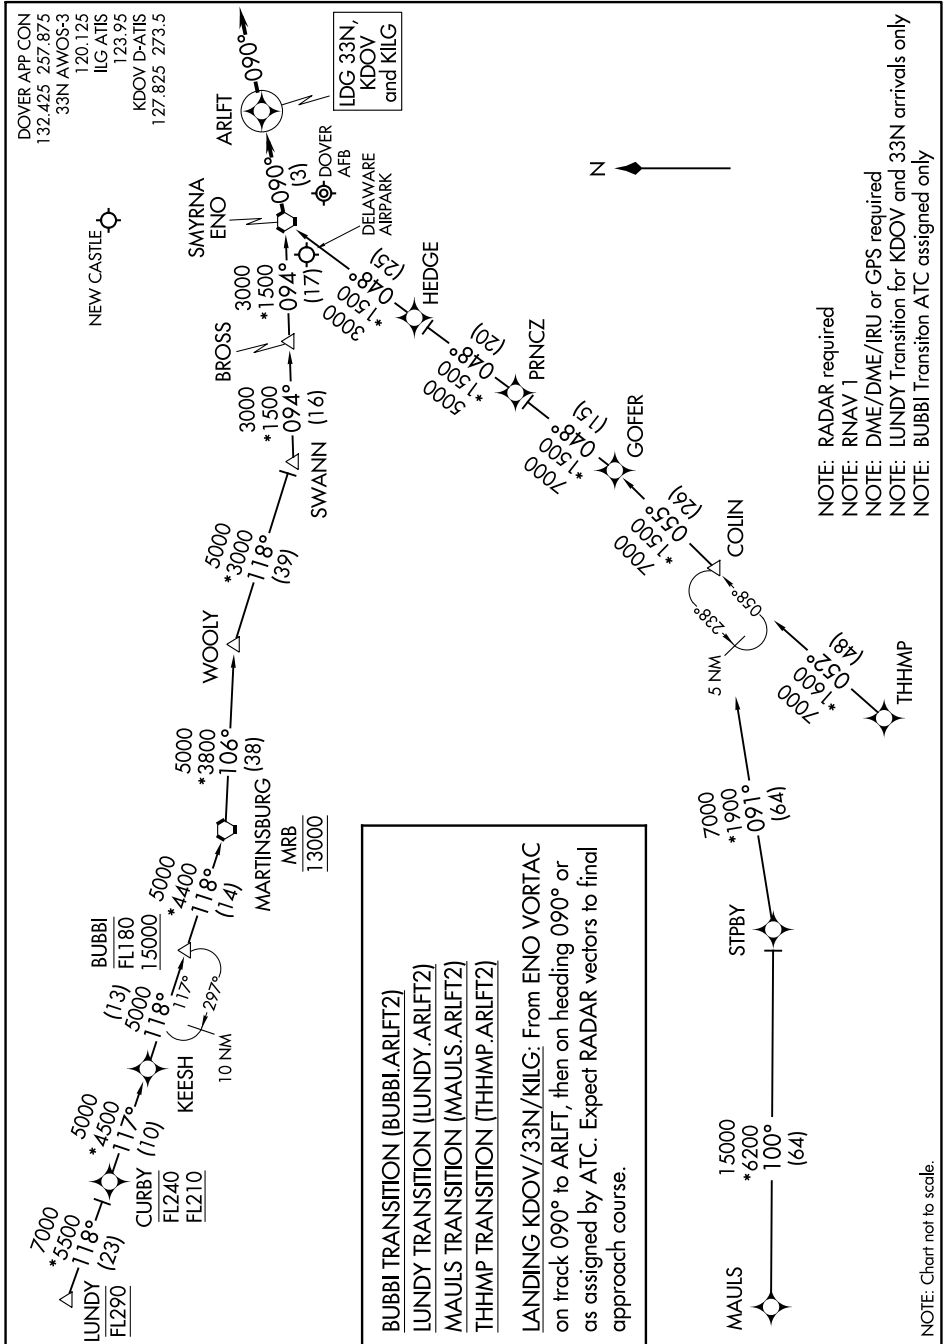

ARLFT TWO ARRIVAL (RNAV)

DOVER/CHESWOLD, DELAWARE

NE-3, 07 SEP 2023 to 05 OCT 2023

NE-3, 07 SEP 2023 to 05 OCT 2023

ARLFT TWO ARRIVAL (RNAV)

DOVER/CHESWOLD, DELAWARE