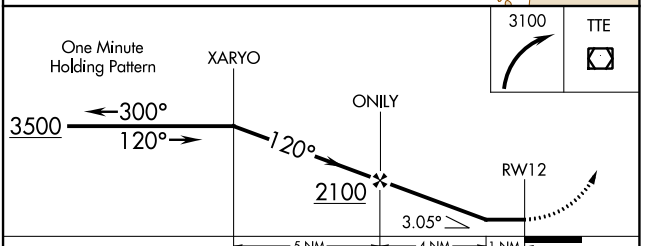

APP CRS	Rwy Idg	5960
120°	TDZE	437
	Apt Elev	442

GPS RWY 12

PORTERVILLE MUNI (PTV)

NA MISSED APPROACH: Climbing right turn to 3100 direct TTE VOR/DME and hold.

AWOS-3PT 134.625	BAKERSFIELD APP CON * 120.5	UNICOM 122.8 (CTAF)
----------------------------	---------------------------------------	-------------------------------

CATEGORY	A	B	C	D
S-12	800-1	363 (400-1)	800-1¼	363 (400-1¼)
CIRCLING	880-1 438 (500-1)	900-1 458 (500-1)	940-1½ 498 (500-1½)	1080-2 638 (700-2)

SW-2, 07 SEP 2023 to 05 OCT 2023

SW-2, 07 SEP 2023 to 05 OCT 2023