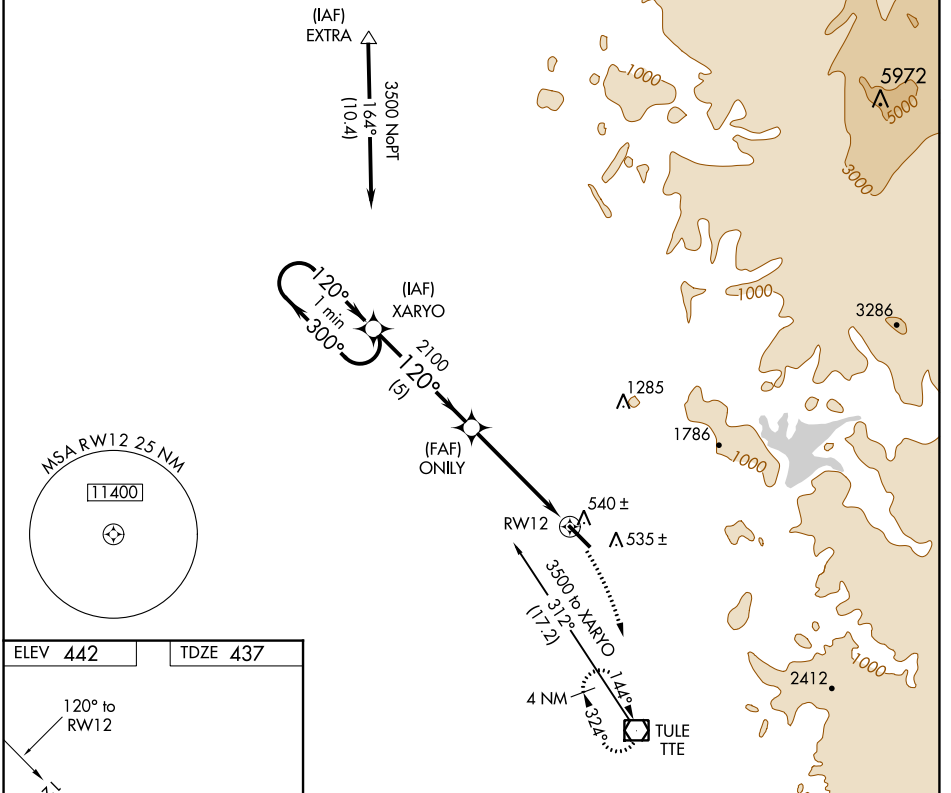

APP CRS	Rwy Idg	5960
120°	TDZE	437
	Apt Elev	442

GPS RWY 12

PORTERVILLE MUNI (PTV)

NA MISSED APPROACH: Climbing right turn to 3100 direct TTE VOR/DME and hold.

AWOS-3PT 134.625	BAKERSFIELD APP CON * 120.5	UNICOM 122.8 (CTAF)
----------------------------	---------------------------------------	-------------------------------

CATEGORY	A	B	C	D
S-12	800-1	363 (400-1)	800-1¼	363 (400-1¼)
CIRCLING	880-1 438 (500-1)	900-1 458 (500-1)	940-1½ 498 (500-1½)	1080-2 638 (700-2)

SW-2, 07 SEP 2023 to 05 OCT 2023

SW-2, 07 SEP 2023 to 05 OCT 2023