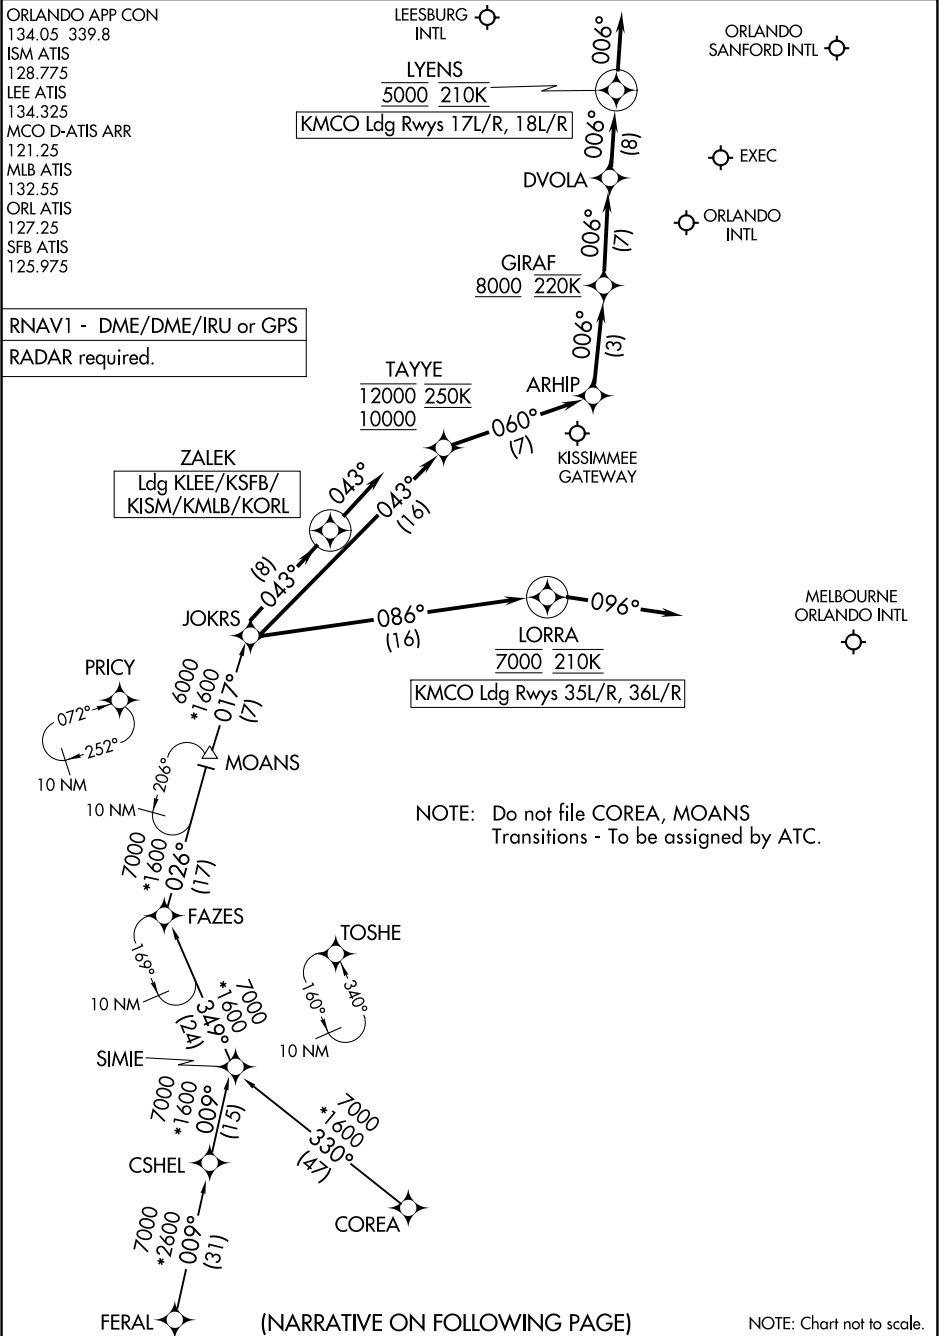

JOKRS THREE ARRIVAL (RNAV)

ORLANDO, FLORIDA

ORLANDO APP CON
 134.05 339.8
 ISM ATIS
 128.775
 LEE ATIS
 134.325
 MCO D-ATIS ARR
 121.25
 MLB ATIS
 132.55
 ORL ATIS
 127.25
 SFB ATIS
 125.975

RNAV1 - DME/DME/IRU or GPS
 RADAR required.

NOTE: Do not file COREA, MOANS Transitions - To be assigned by ATC.

(NARRATIVE ON FOLLOWING PAGE)

NOTE: Chart not to scale.

JOKRS THREE ARRIVAL (RNAV)

ORLANDO, FLORIDA