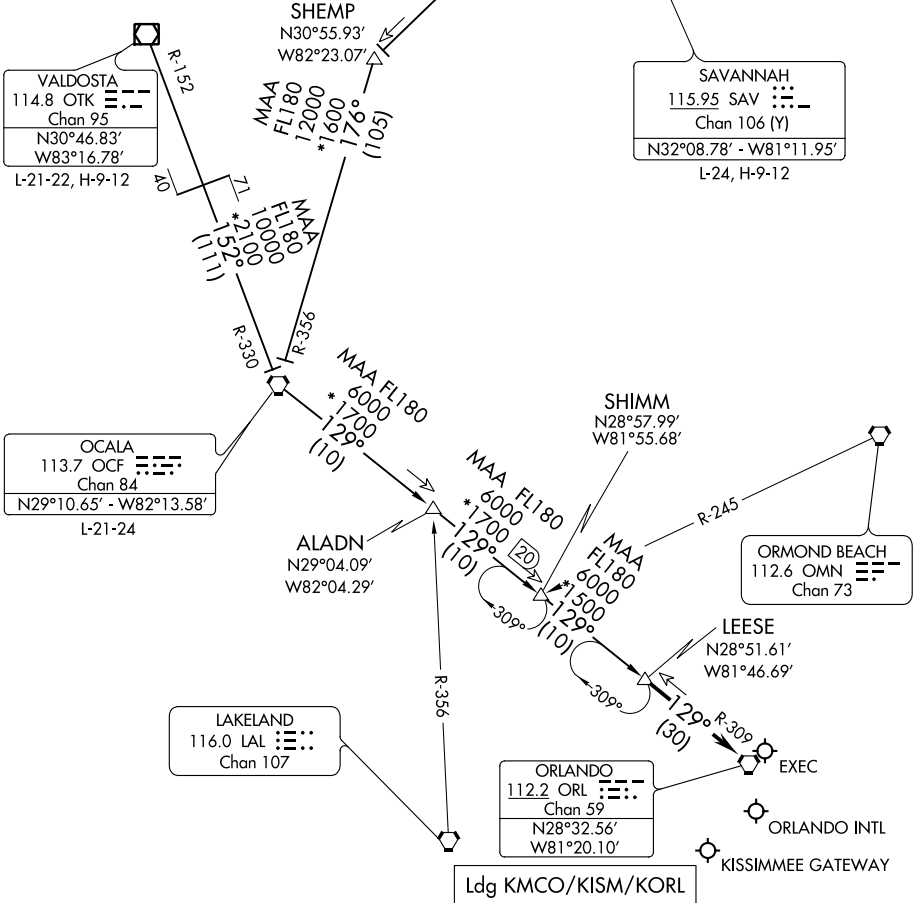

LEESE THREE ARRIVAL

ORLANDO, FLORIDA

JACKSONVILLE APP CON
128.675 263.05
ORLANDO APP CON
134.05 339.8
ISM ATIS
128.775
MCO D-ATIS ARR
121.25
ORL ATIS
127.25

NOTE: RADAR required
NOTE: DME required

NOTE: Chart not to scale.

LEESE THREE ARRIVAL

(LEESE.LEESE3) 22APR21

ORLANDO, FLORIDA

SE-3, 07 SEP 2023 to 05 OCT 2023

SE-3, 07 SEP 2023 to 05 OCT 2023