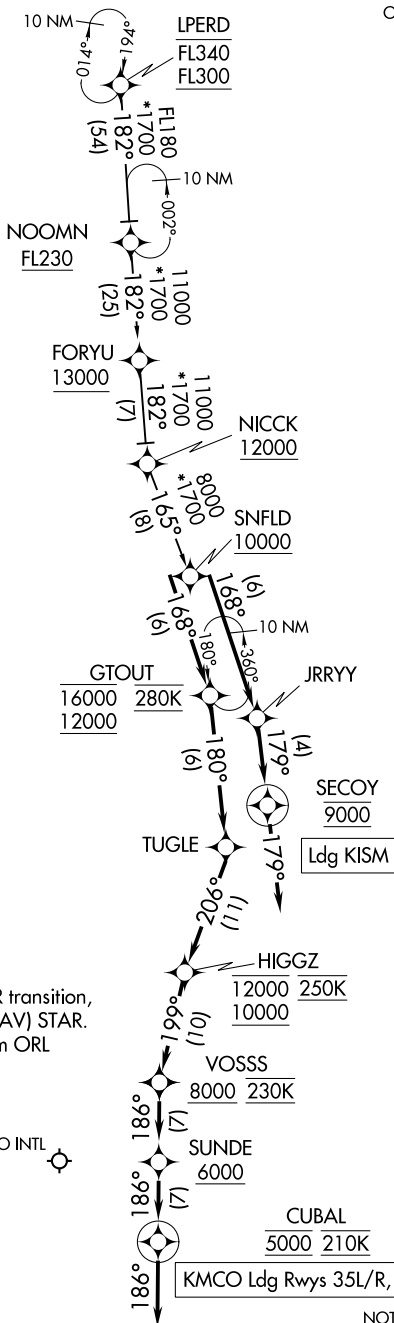

SNFLD THREE ARRIVAL (RNAV)

ORLANDO, FLORIDA

RNAV 1- DME/DME/IRU or GPS.

RADAR required.

ORLANDO APP CON
 128.375 338.2
 ISM ATIS
 128.775
 MCO D-ATIS ARR
 121.25

NOTE: Jet aircraft only.
 NOTE: Landing North use runway 35R transition,
 landing South use GTOUT (RNAV) STAR.
 Expect runway assignment from ORL
 approach prior to SNFLD.

ORLANDO INTL

KISSIMMEE GATEWAY

(NARRATIVE ON FOLLOWING PAGE)

NOTE: Chart not to scale.

SNFLD THREE ARRIVAL (RNAV)

ORLANDO, FLORIDA

SE-3, 07 SEP 2023 to 05 OCT 2023

SE-3, 07 SEP 2023 to 05 OCT 2023