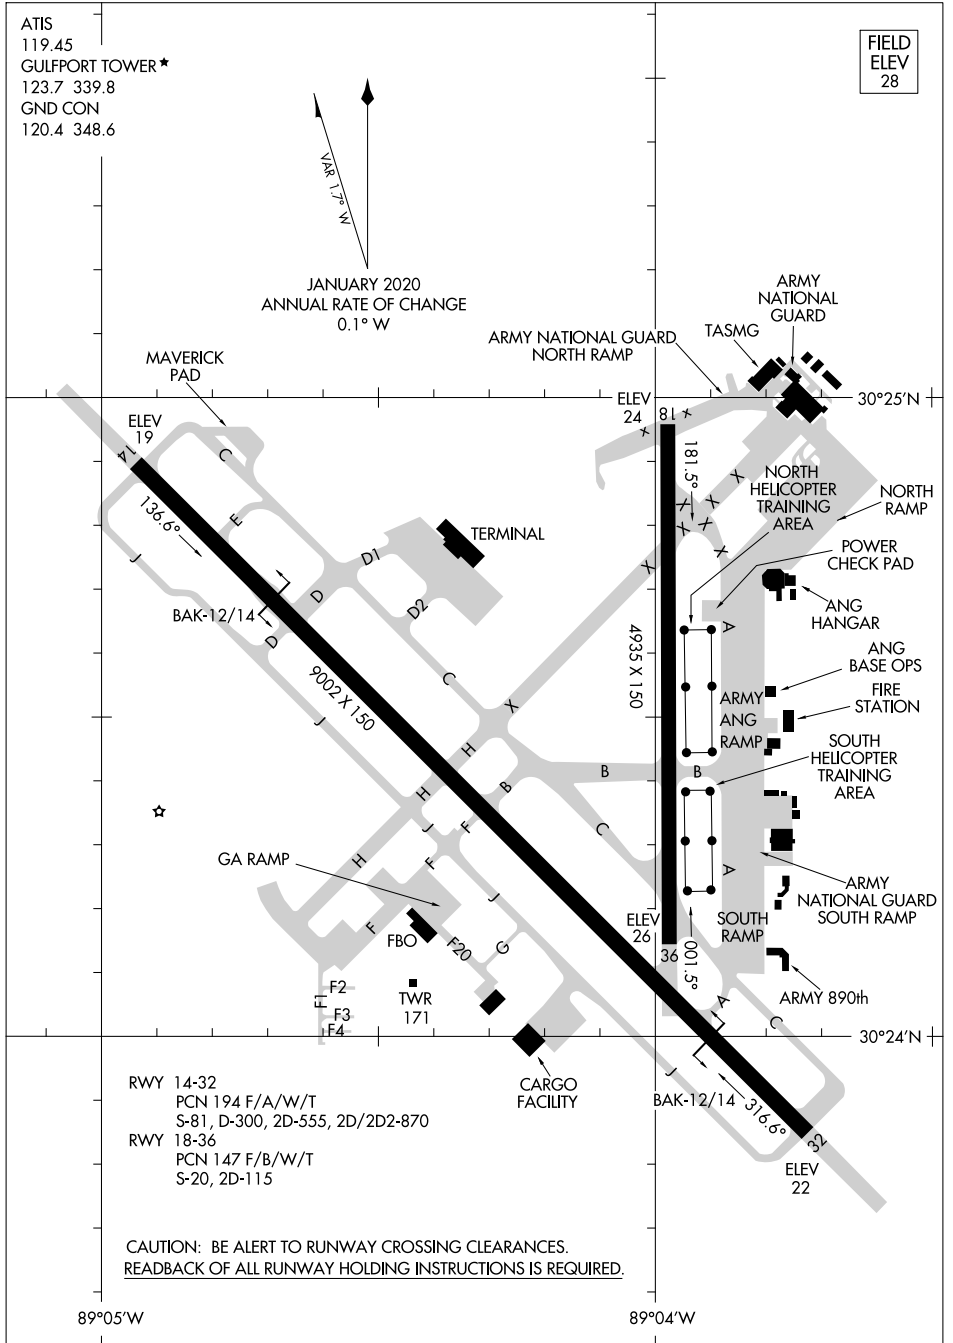

21112
AIRPORT DIAGRAM

AL-576 (FAA)

GULFPORT-BILOXI INTL (GPT)
 GULFPORT, MISSISSIPPI

SC-4, 07 SEP 2023 to 05 OCT 2023

SC-4, 07 SEP 2023 to 05 OCT 2023

AIRPORT DIAGRAM
 21112

GULFPORT, MISSISSIPPI
GULFPORT-BILOXI INTL (GPT)