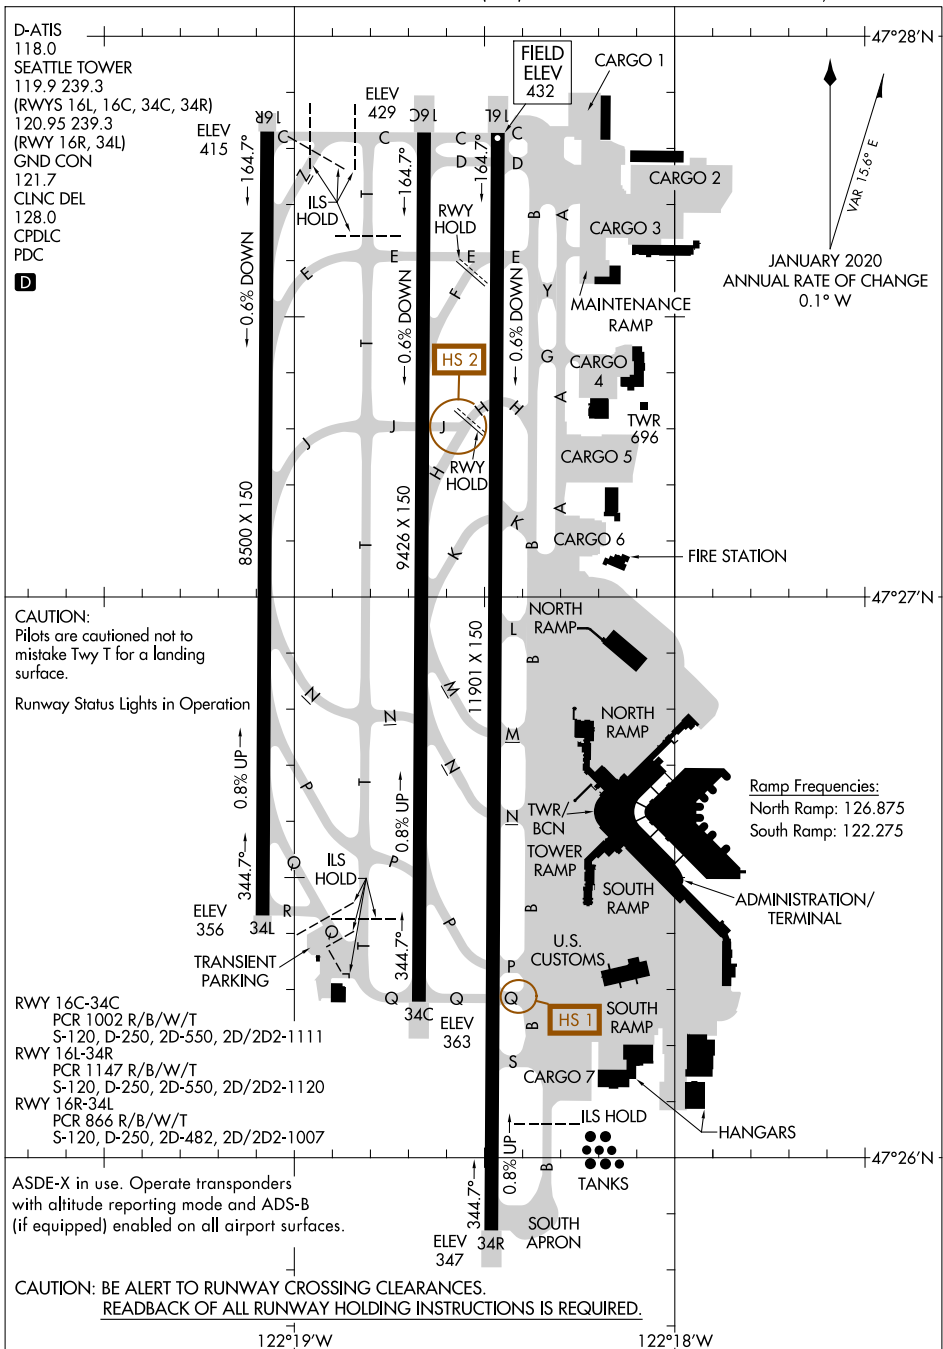

# AIRPORT DIAGRAM

AL-582 (FAA)

SEATTLE-TACOMA INTL (SEA)  
SEATTLE, WASHINGTON

NW-1, 07 SEP 2023 to 05 OCT 2023

NW-1, 07 SEP 2023 to 05 OCT 2023

# AIRPORT DIAGRAM

SEATTLE, WASHINGTON  
SEATTLE-TACOMA INTL (SEA)