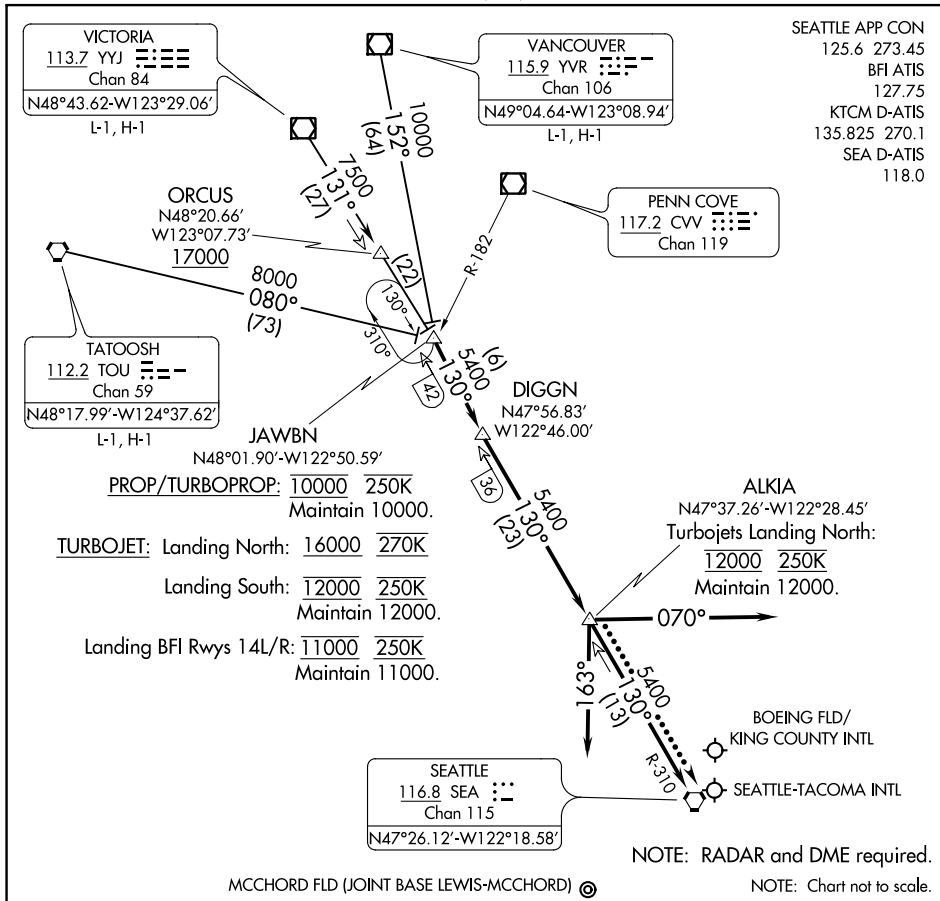

JAWBN SIX ARRIVAL

AL-582 (FAA)

SEATTLE, WASHINGTON

NW-1, 07 SEP 2023 to 05 OCT 2023

NW-1, 07 SEP 2023 to 05 OCT 2023

ARRIVAL ROUTE DESCRIPTION

TATOOSH TRANSITION (TOU.JAWBN6): From over TOU VORTAC on TOU R-080 to JAWBN. Thence . . .

VANCOUVER TRANSITION (YVR.JAWBN6): From over YVR VOR/DME on YVR R-152 to JAWBN. Thence . . .

VICTORIA TRANSITION (YYJ.JAWBN6): From over YYJ VOR/DME on YYJ R-131 to JAWBN. Thence . . .

. . . from over JAWBN on SEA R-310 to DIGGN then on SEA R-310 to ALKIA thence . . .

LANDING SOUTH: depart ALKIA heading 070° for vectors to final approach course.

LANDING NORTH: depart ALKIA heading 163° for vectors to final approach course.

LANDING MCCORD FLD: depart ALKIA proceed direct SEA VORTAC.

LOST COMMUNICATIONS: After ALKIA, proceed direct SEA VORTAC.

JAWBN SIX ARRIVAL