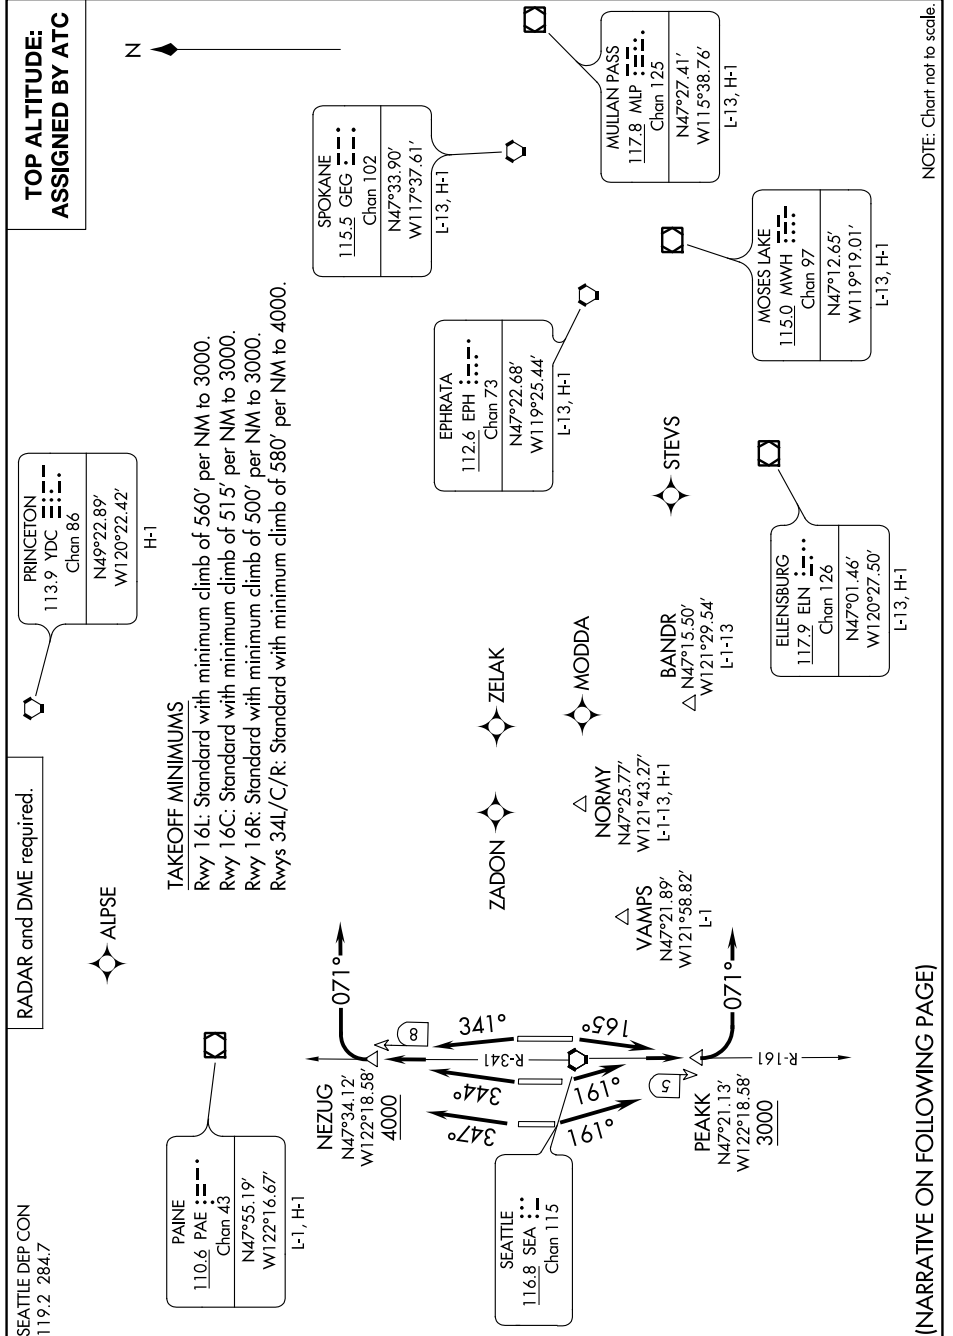

# MOUNTAIN TWO DEPARTURE

AL-582 (FAA)

SEATTLE-TACOMA INTL (SEA)  
SEATTLE, WASHINGTON

EW-1, 07 SEP 2023 to 05 OCT 2023

NOTE: Chart not to scale

NW-1, 07 SEP 2023 to 05 OCT 2023

# MOUNTAIN TWO DEPARTURE

SEATTLE, WASHINGTON  
SEATTLE-TACOMA INTL (SEA)

(NARRATIVE ON FOLLOWING PAGE)