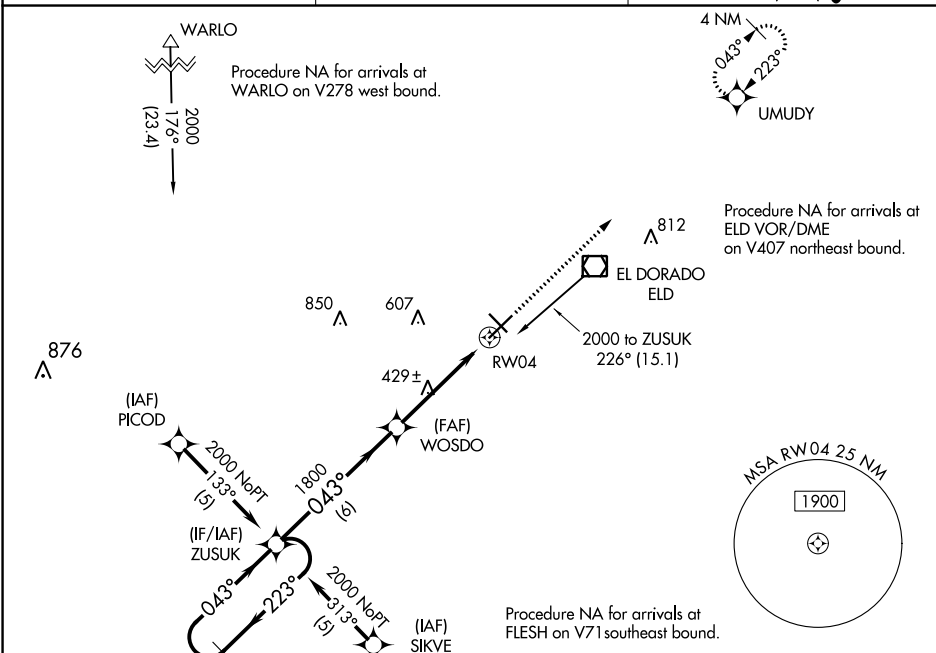

APP CRS 043°	Rwy Idg 6601
	TDZE 260
	Apt Elev 277

RNAV (GPS) RWY 4

SOUTH ARKANSAS RGNL AT GOODWIN FLD (ELD)

RNP APCH.

▼ Straight-in Rwy 4 NA at night, Circling Rwy 4, 13, 31 NA at night.
Rwy 4 helicopter visibility below 1 SM NA.

MISSED APPROACH: Climb to 2000
direct UMUDY and hold.

ASOS
118.325

FORT WORTH CENTER
128.2 269.1

UNICOM
123.0 (CTAF) **0**

CATEGORY	A	B	C	D
RNAV MDA	680-1	420 (500-1)	680-1¼	420 (500-1¼)
CIRCLING	740-1	463 (500-1)	920-1¼ 643 (700-1¾)	920-2 643 (700-2)

SC-1, 07 SEP 2023 to 05 OCT 2023

SC-1, 07 SEP 2023 to 05 OCT 2023