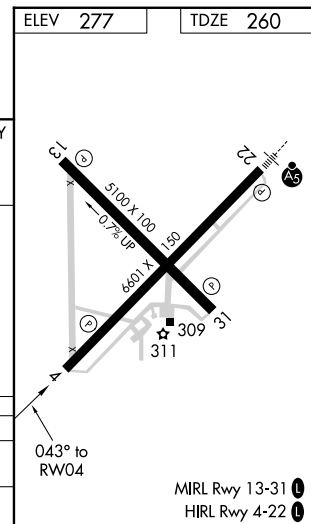

APP CRS 043°	Rwy Idg 6601
	TDZE 260
	Apt Elev 277

RNAV (GPS) RWY 4

SOUTH ARKANSAS RGNL AT GOODWIN FLD (ELD)

RNP APCH.

▼ Straight-in Rwy 4 NA at night, Circling Rwy 4, 13, 31 NA at night.
Rwy 4 helicopter visibility below 1 SM NA.

MISSED APPROACH: Climb to 2000
direct UMUDY and hold.

ASOS
118.325

FORT WORTH CENTER
128.2 269.1

UNICOM
123.0 (CTAF) **0**

CATEGORY	A	B	C	D
RNAV MDA	680-1	420 (500-1)	680-1¼	420 (500-1¼)
CIRCLING	740-1	463 (500-1)	920-1¼ 643 (700-1¾)	920-2 643 (700-2)