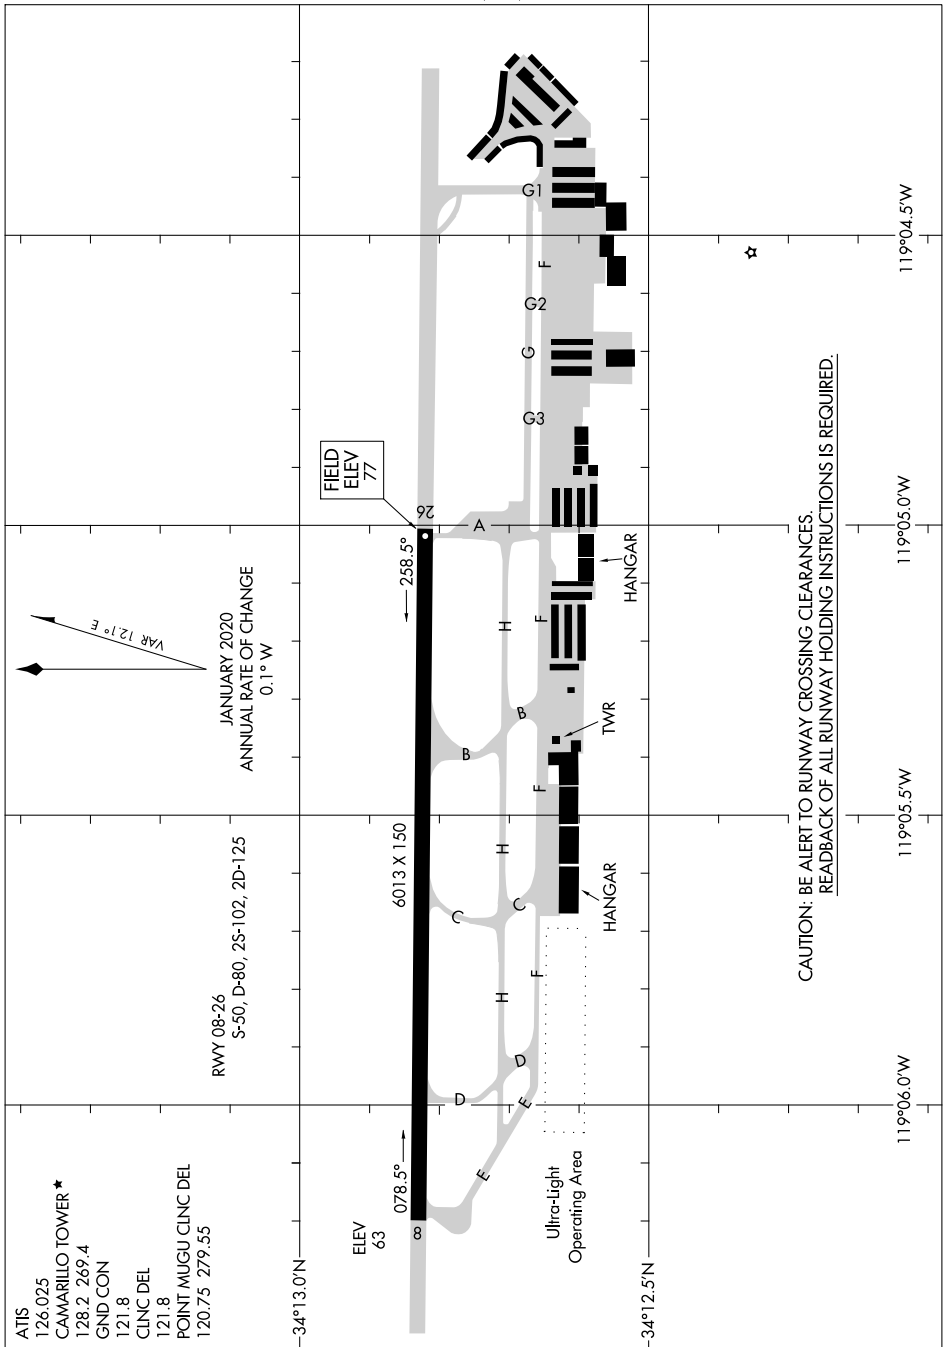

AIRPORT DIAGRAM

AL-680 (FAA)

CAMARILLO (CMA)
CAMARILLO, CALIFORNIA

SW-3, 07 SEP 2023 to 05 OCT 2023

SW-3, 07 SEP 2023 to 05 OCT 2023

AIRPORT DIAGRAM

CAMARILLO, CALIFORNIA
CAMARILLO (CMA)