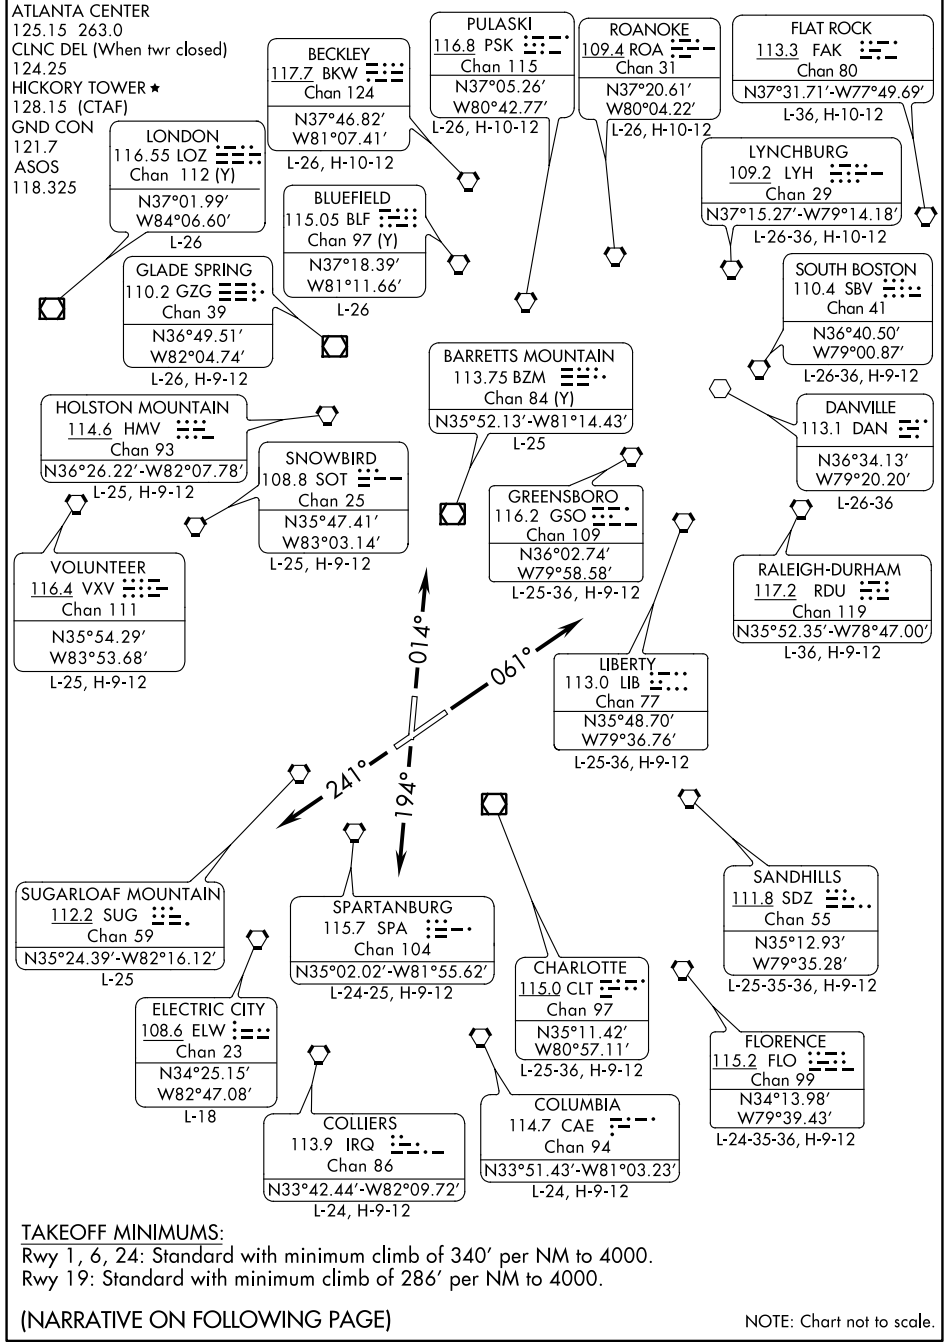

(HKY3.HKY) 22307

AL-706 (FAA)

HICKORY RGNL (HKY)
HICKORY, NORTH CAROLINA

HICKORY THREE DEPARTURE (OBSTACLE)

SE-2, 07 SEP 2023 to 05 OCT 2023

SE-2, 07 SEP 2023 to 05 OCT 2023

TAKEOFF MINIMUMS:
 Rwy 1, 6, 24: Standard with minimum climb of 340' per NM to 4000.
 Rwy 19: Standard with minimum climb of 286' per NM to 4000.

(NARRATIVE ON FOLLOWING PAGE)

NOTE: Chart not to scale.

HICKORY THREE DEPARTURE (OBSTACLE)

(HKY3.HKY) 09FEB12

HICKORY, NORTH CAROLINA
HICKORY RGNL (HKY)